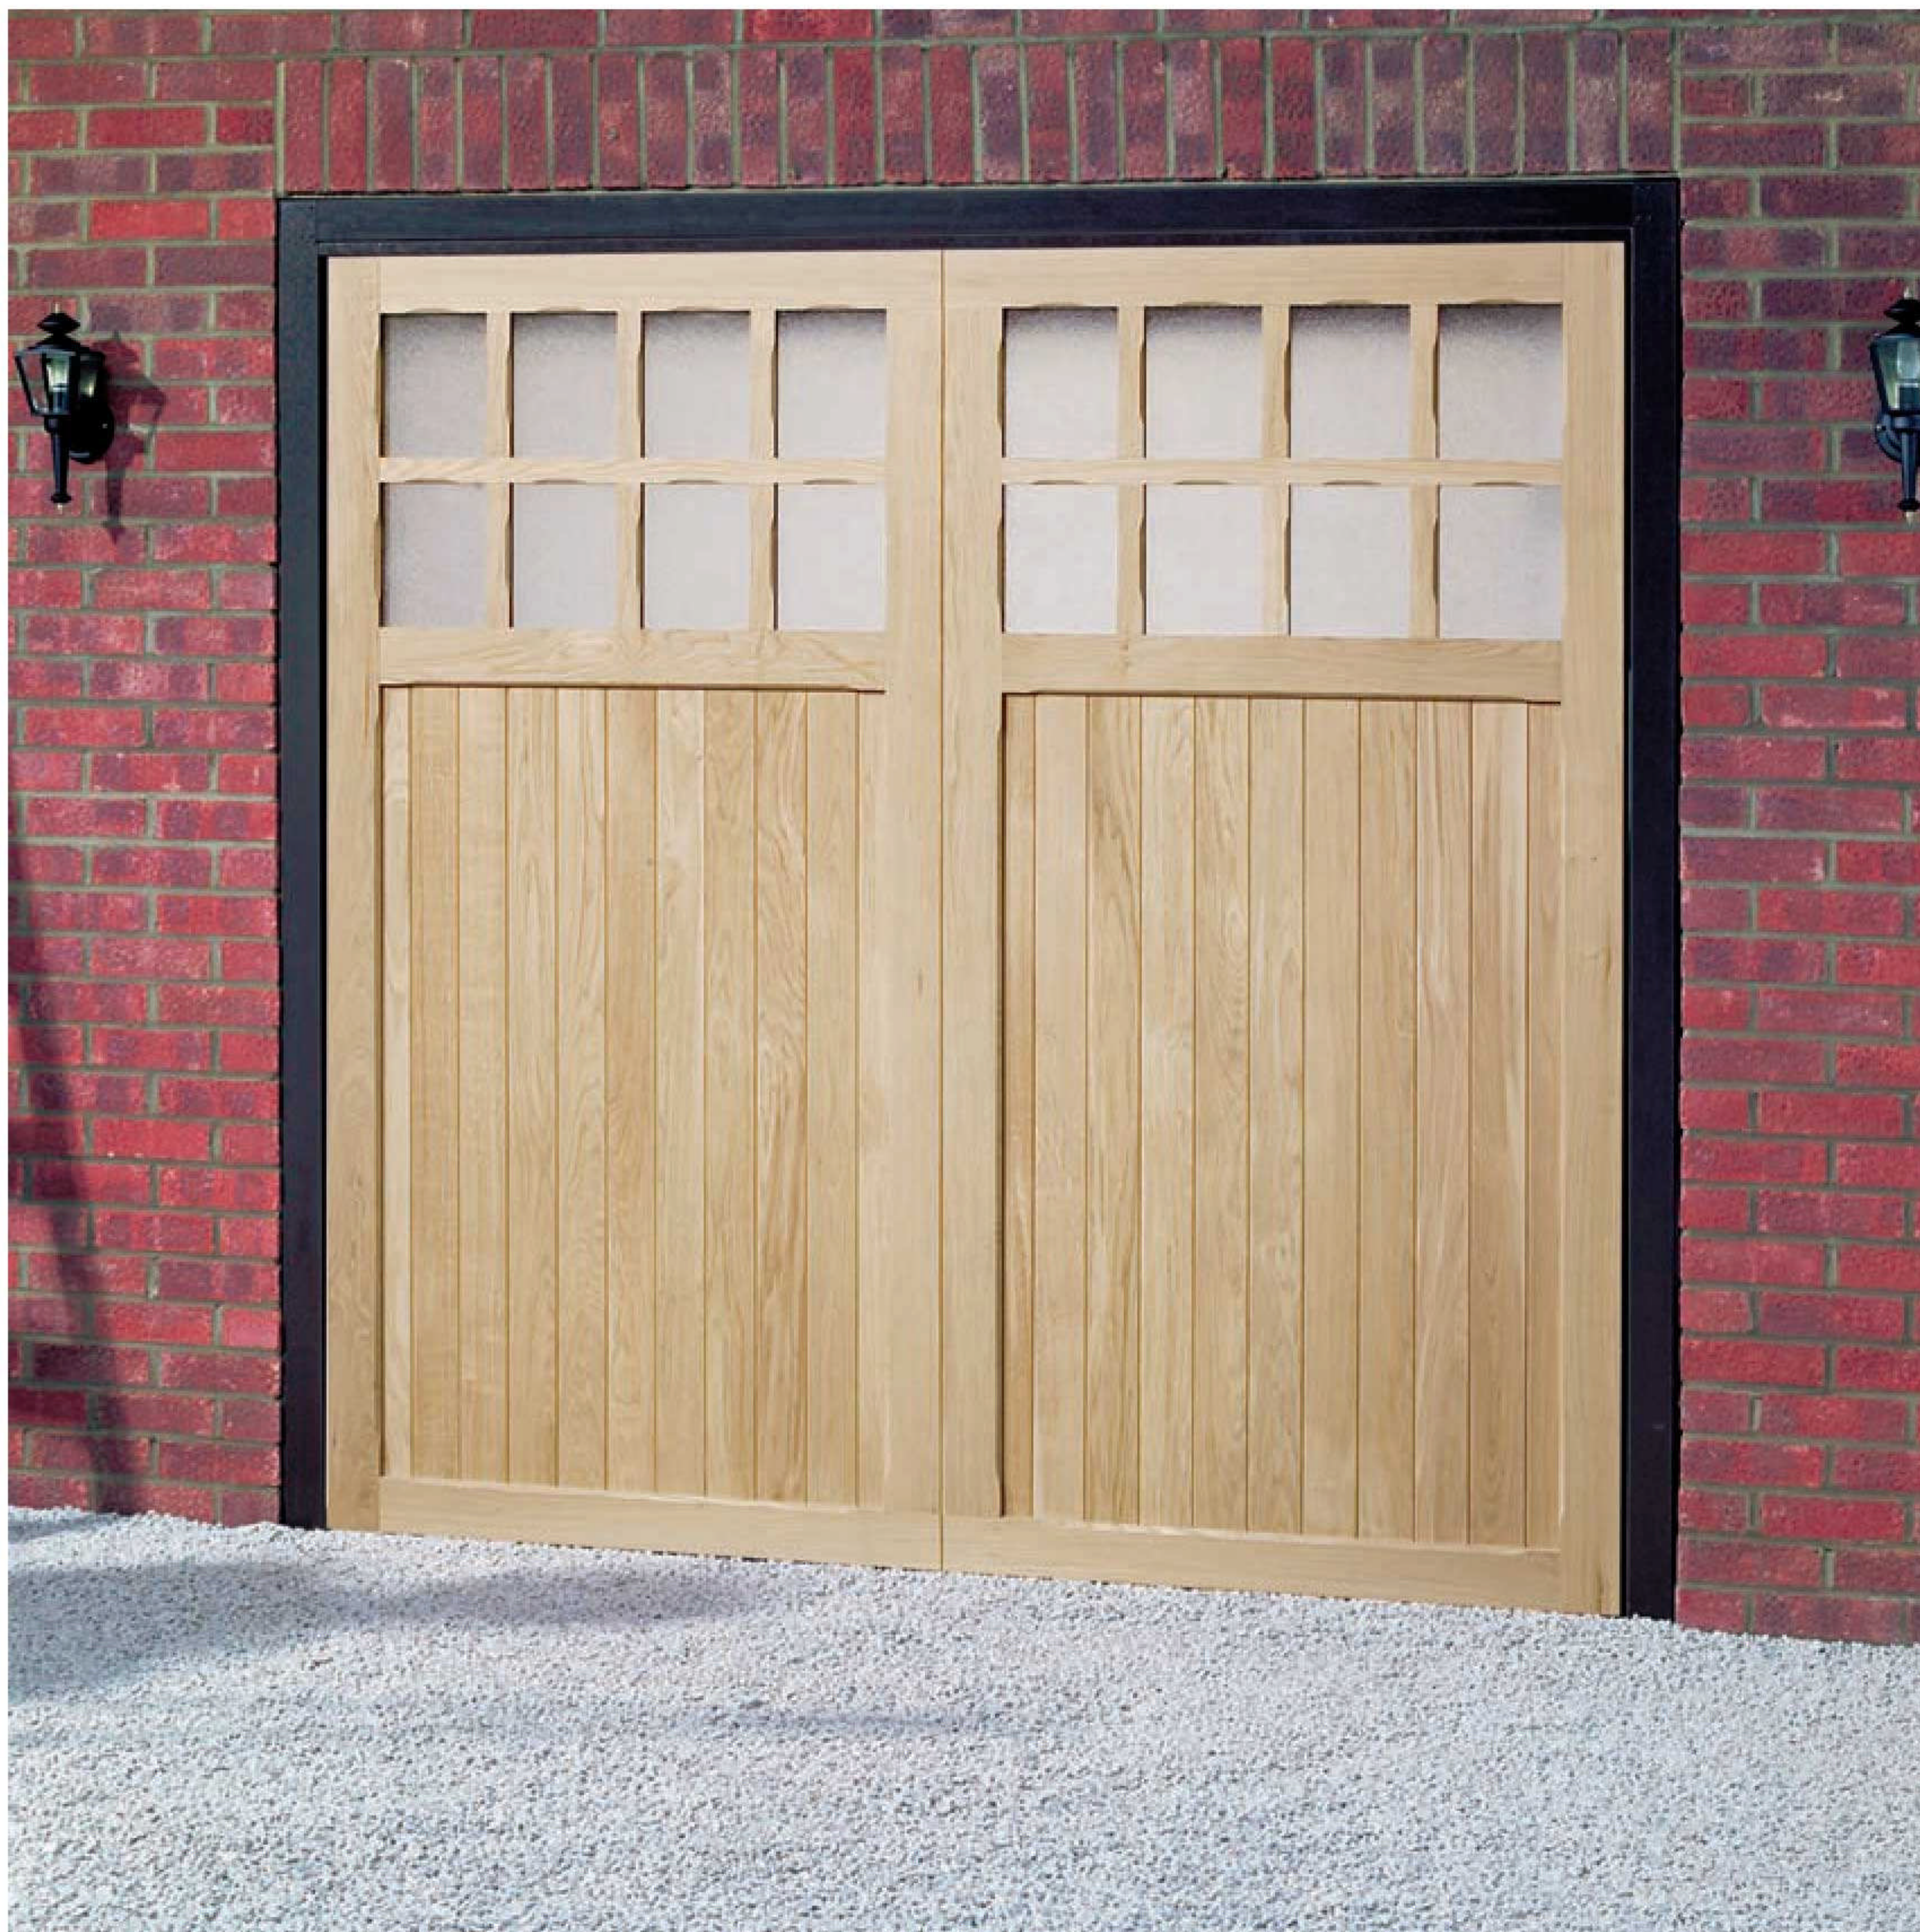

Superior quality garage doors made from durable, solid European Oak tongue & groove boards and mouldings, or European Oak face mouldings on external grade European Oak faced ply.

Operating Gear available:

- SafeLift Canopy (Trackless)
- Slideaway (Retractable)
- Side Hinged
- Roller

## Bedford