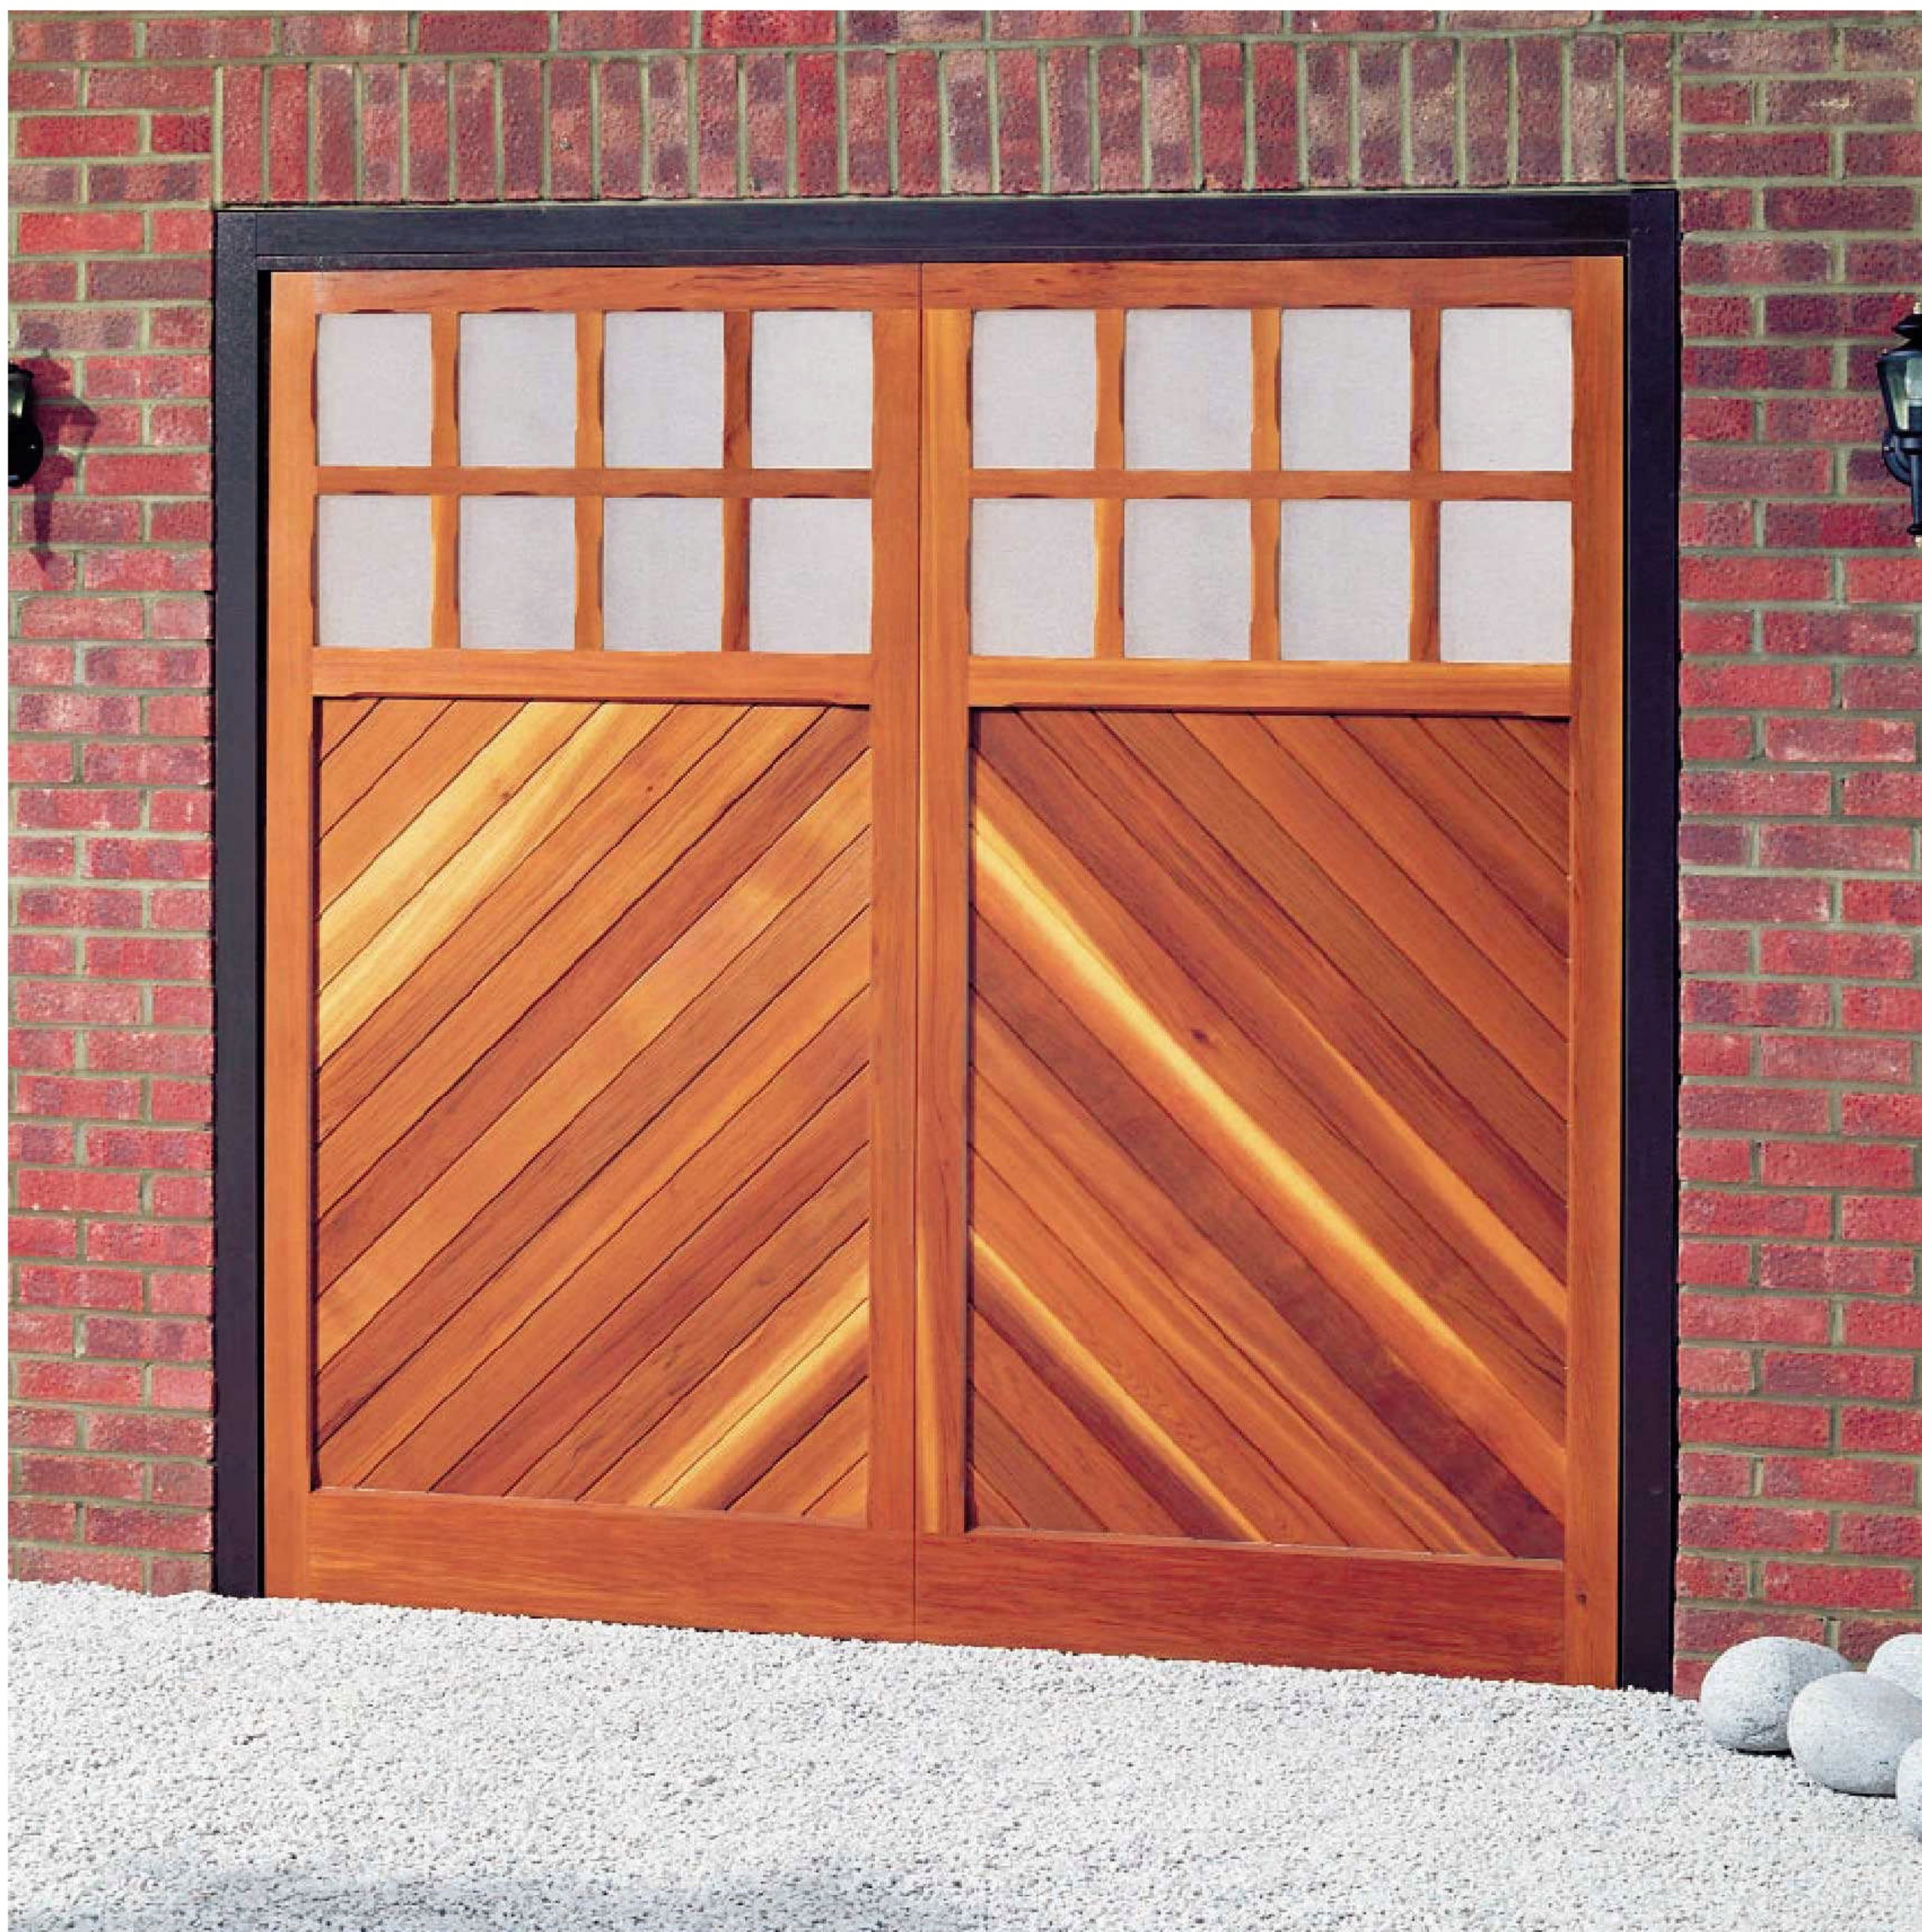

Superior quality garage doors hand made in Britain from durable,
solid cedar wood tongue & groove boards and mouldings

Operating Gear available:

- SafeLift Canopy (Trackless)
- Slideaway (Retractable)
- Side Hinged
- Roller

Bedford Chevron