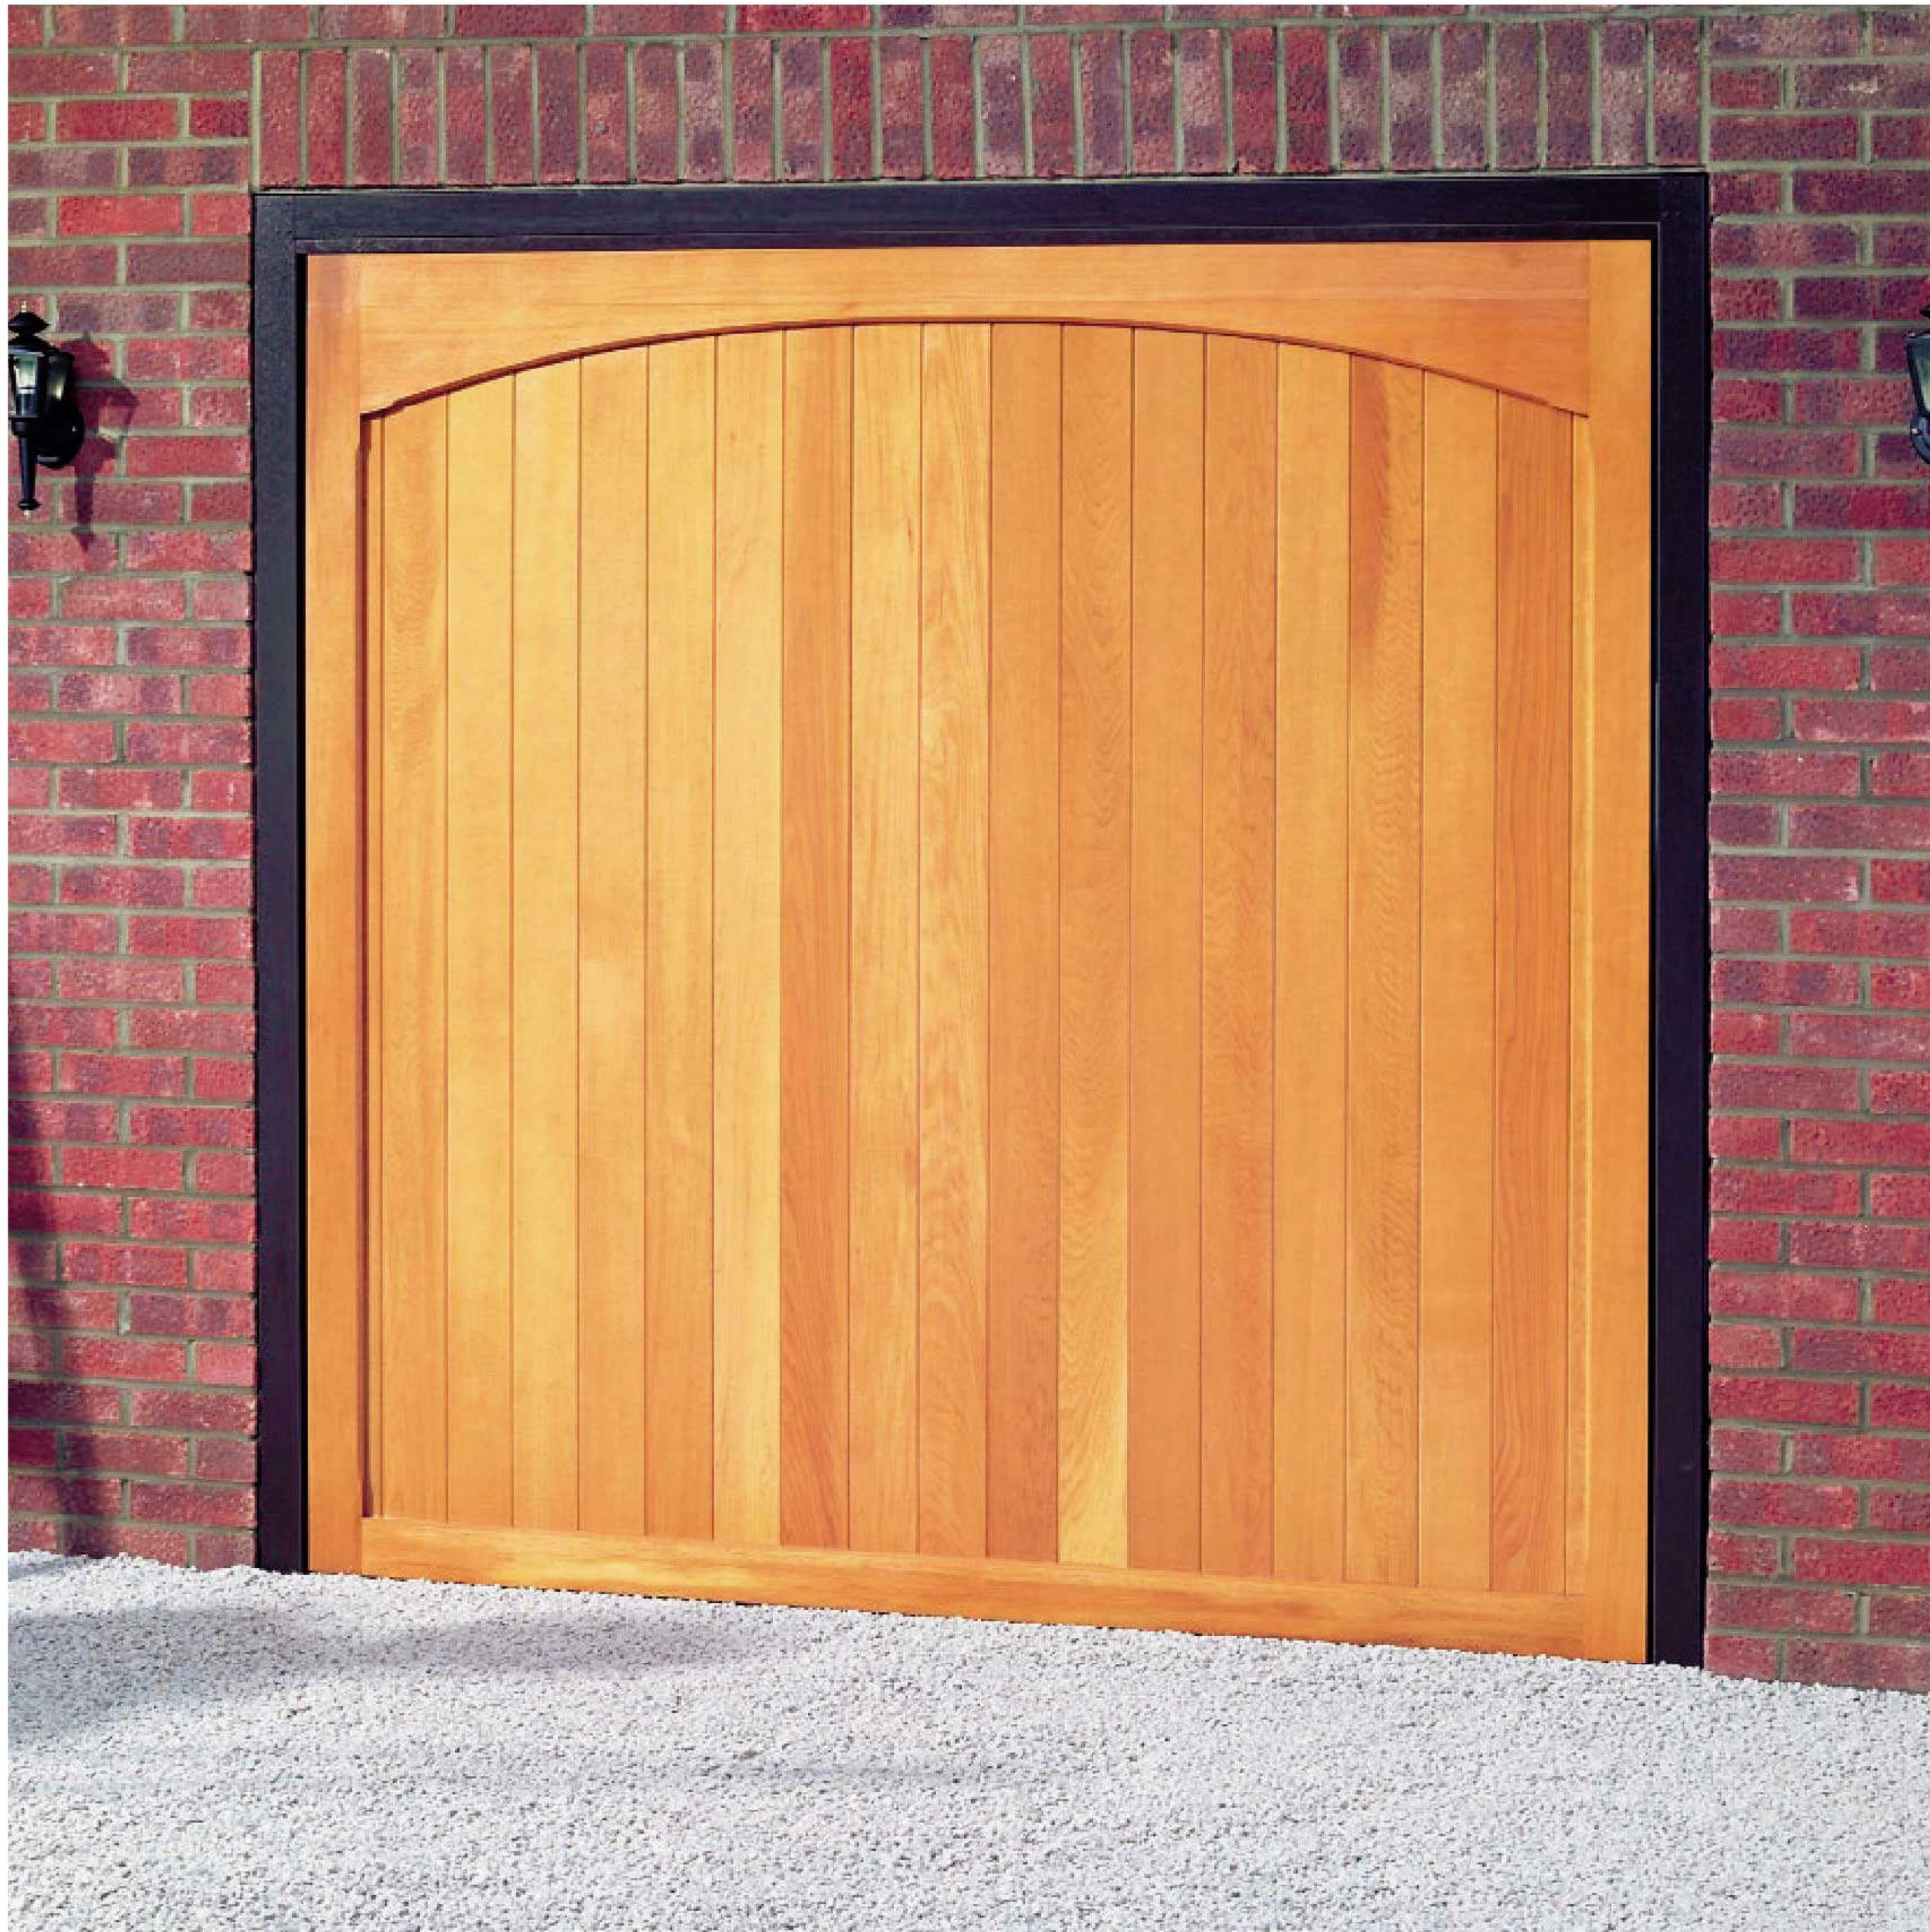

Superior quality garage doors hand made in Britain from durable, solid cedar wood tongue & groove boards and mouldings

Operating Gear available:

- SafeLift Canopy (Trackless)
- Slideaway (Retractable)
- Side Hinged
- Roller