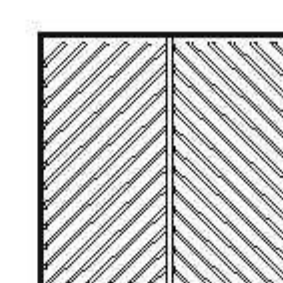

Superior quality garage doors hand made in Britain from durable, solid cedar wood tongue & groove boards and mouldings

Supplied with two stage factory base-coat stain.

Operating Gear available:

- ☒ SafeLift Canopy (Trackless)
- ☒ Slideaway (Retractable)
- ☐ Side Hinged
- ☐ Roller

Chevron

Fully finished option