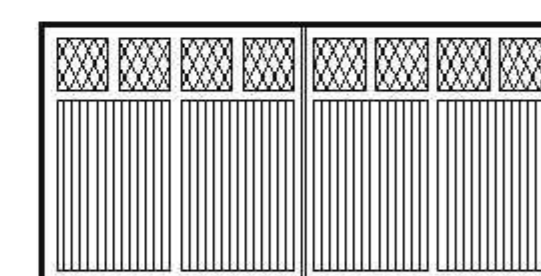

Superior quality garage doors hand made in Britain from durable, solid cedar wood tongue & groove boards and mouldings

Supplied with two stage factory base-coat stain.

Operating Gear available:

- ☒ SafeLift Canopy (Trackless)
- ☒ Slideaway (Retractable)
- ☐ Side Hinged
- ☐ Roller

Cotswold

Fully finished option