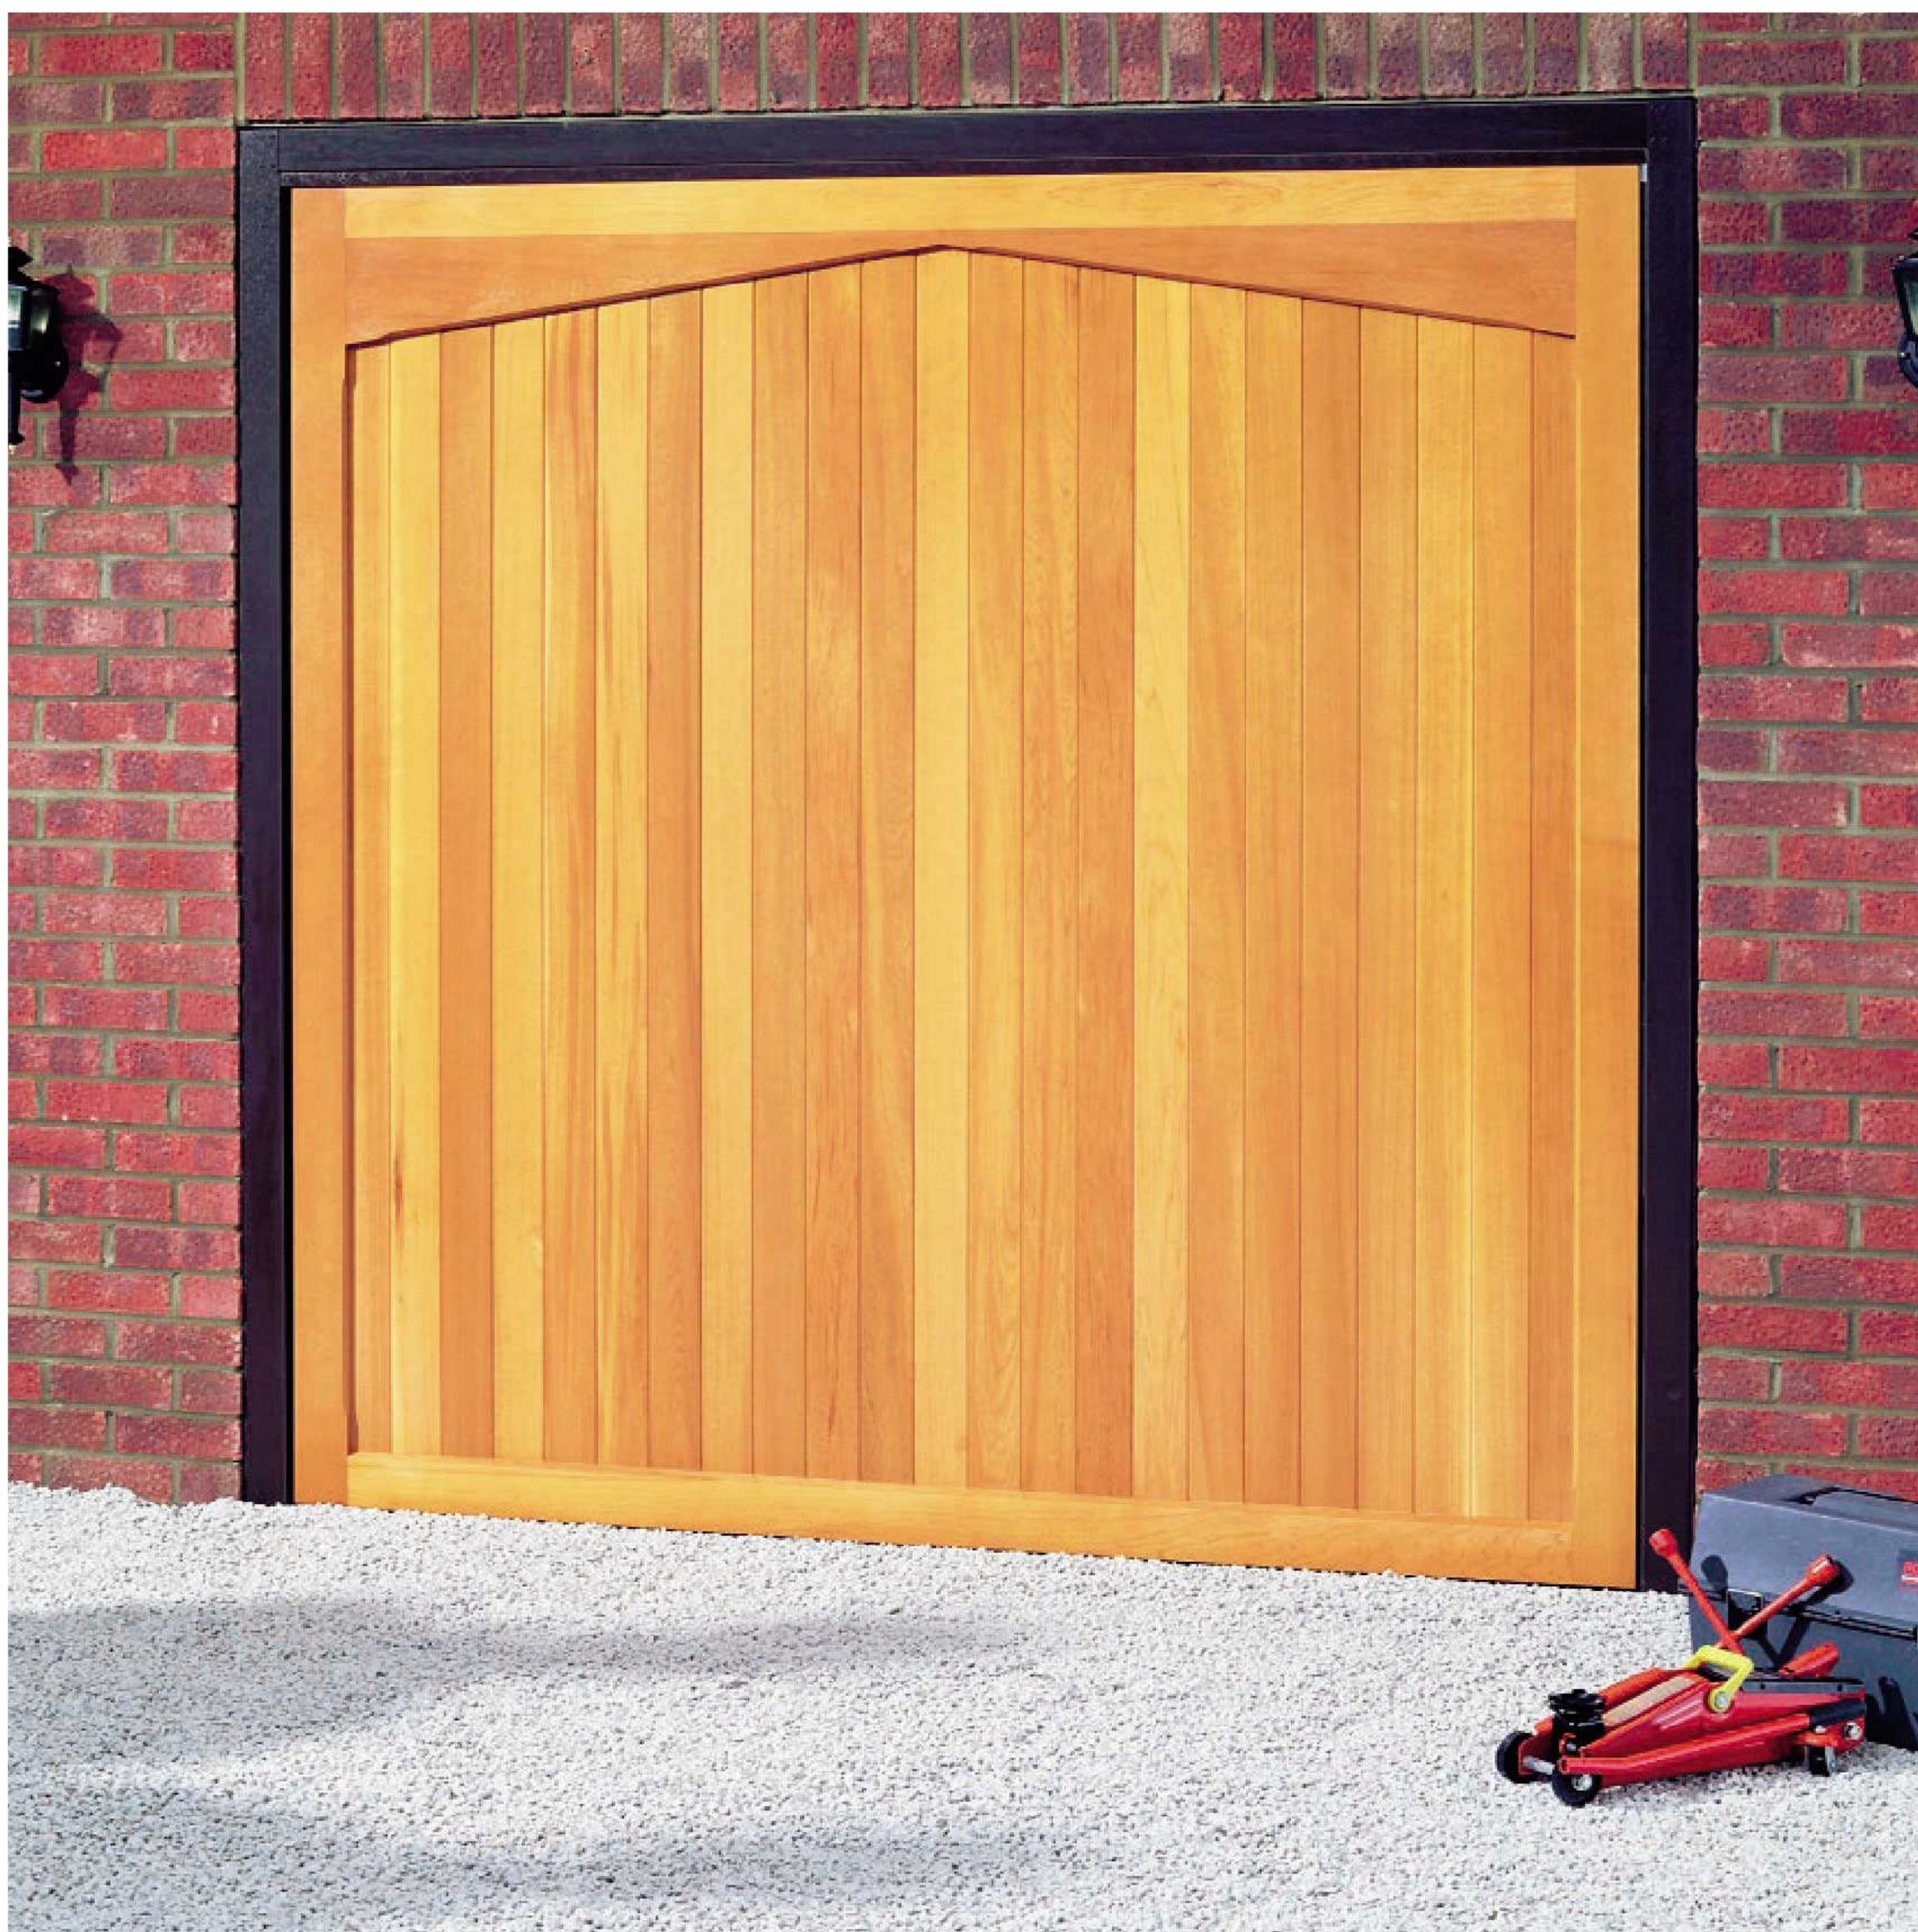

Superior quality garage doors hand made in Britain from durable, solid cedar wood tongue & groove boards and mouldings

Operating Gear available:

- SafeLift Canopy (Trackless)
- Slideaway (Retractable)
- Side Hinged
- Roller