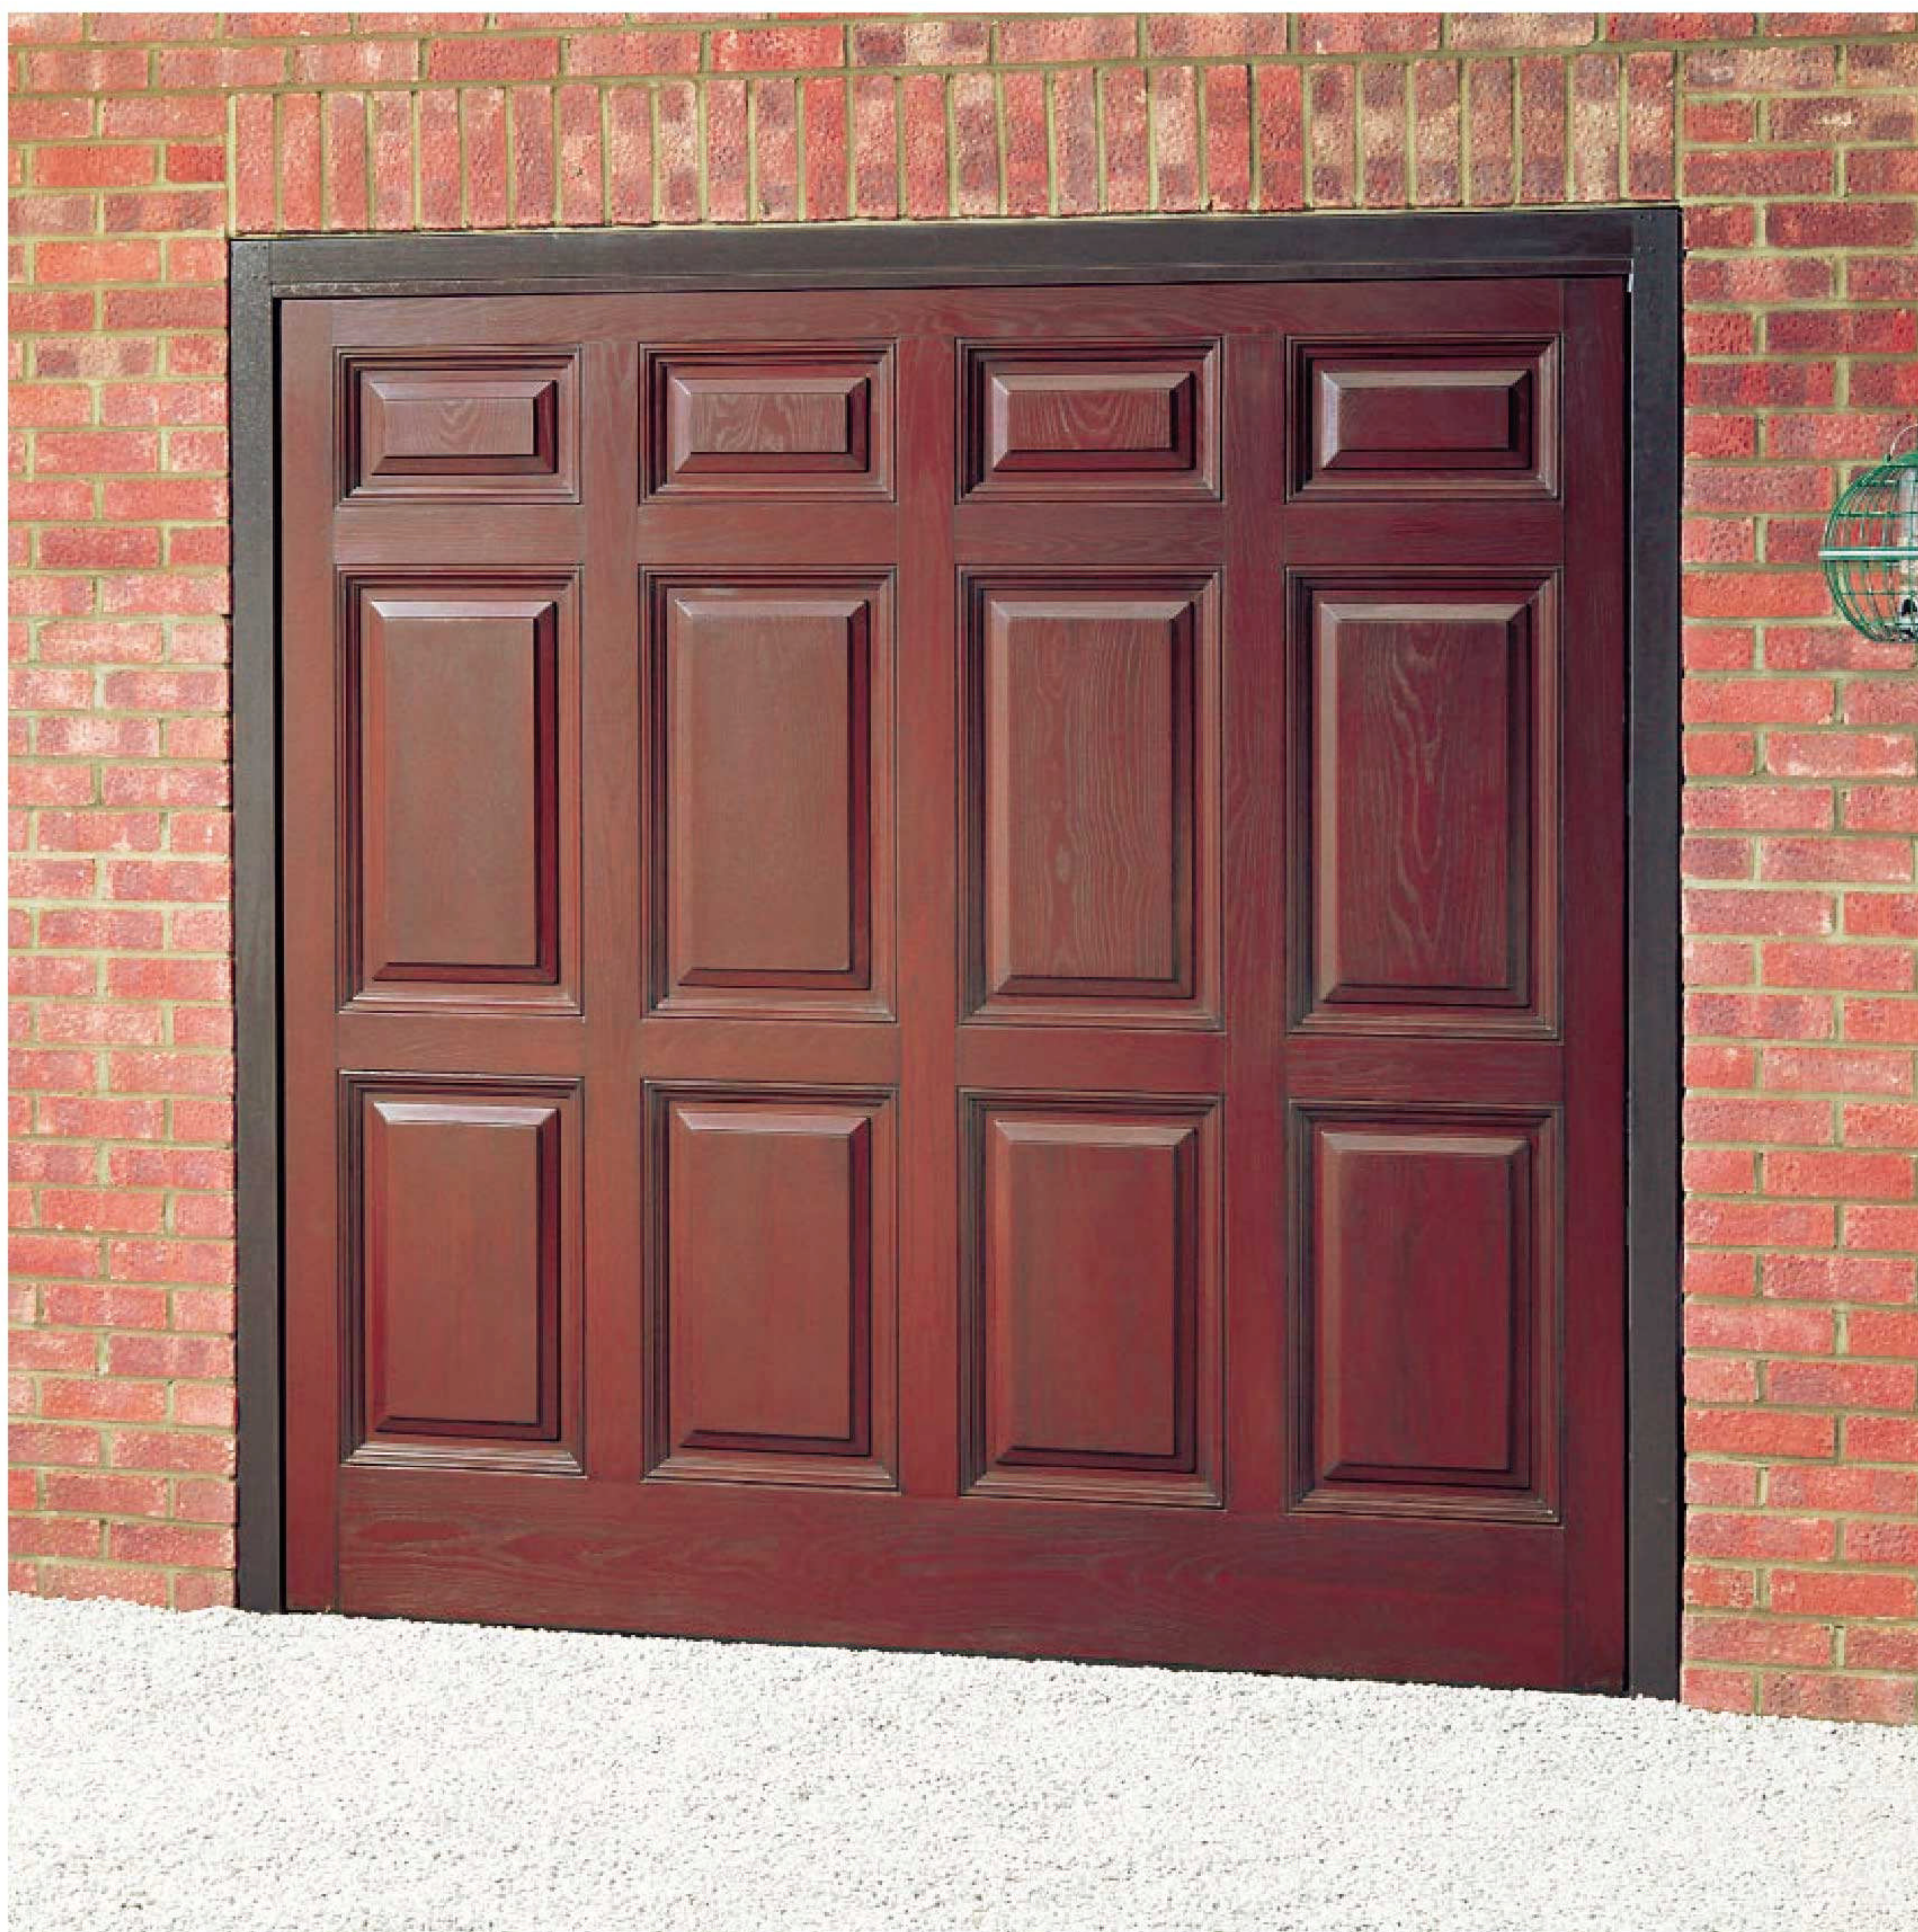

Glasswood is a highly detailed American Ash grain finish available in a choice of mahogany, light oak or dark oak.

Operating Gear available:

- SafeLift Canopy (Trackless)
- Slideaway (Retractable)
- Side Hinged
- Roller

## Lyndhurst

MADE TO MEASURE

Mahogany

Light Oak

Dark Oak