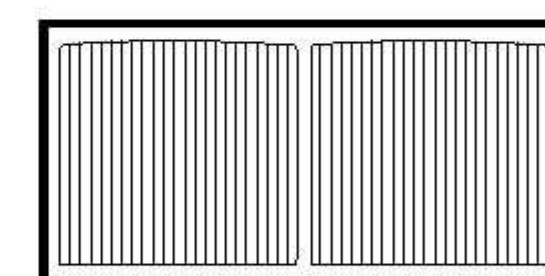

Glasswood is a highly detailed American Ash grain finish available in a choice of mahogany, light oak or dark oak.

Operating Gear available:

- ☒ SafeLift Canopy (Trackless)
- ☒ Slideaway (Retractable)
- ☐ Side Hinged
- ☐ Roller

Nelson

☒ Mahogany

☒ Light Oak

☒ Dark Oak