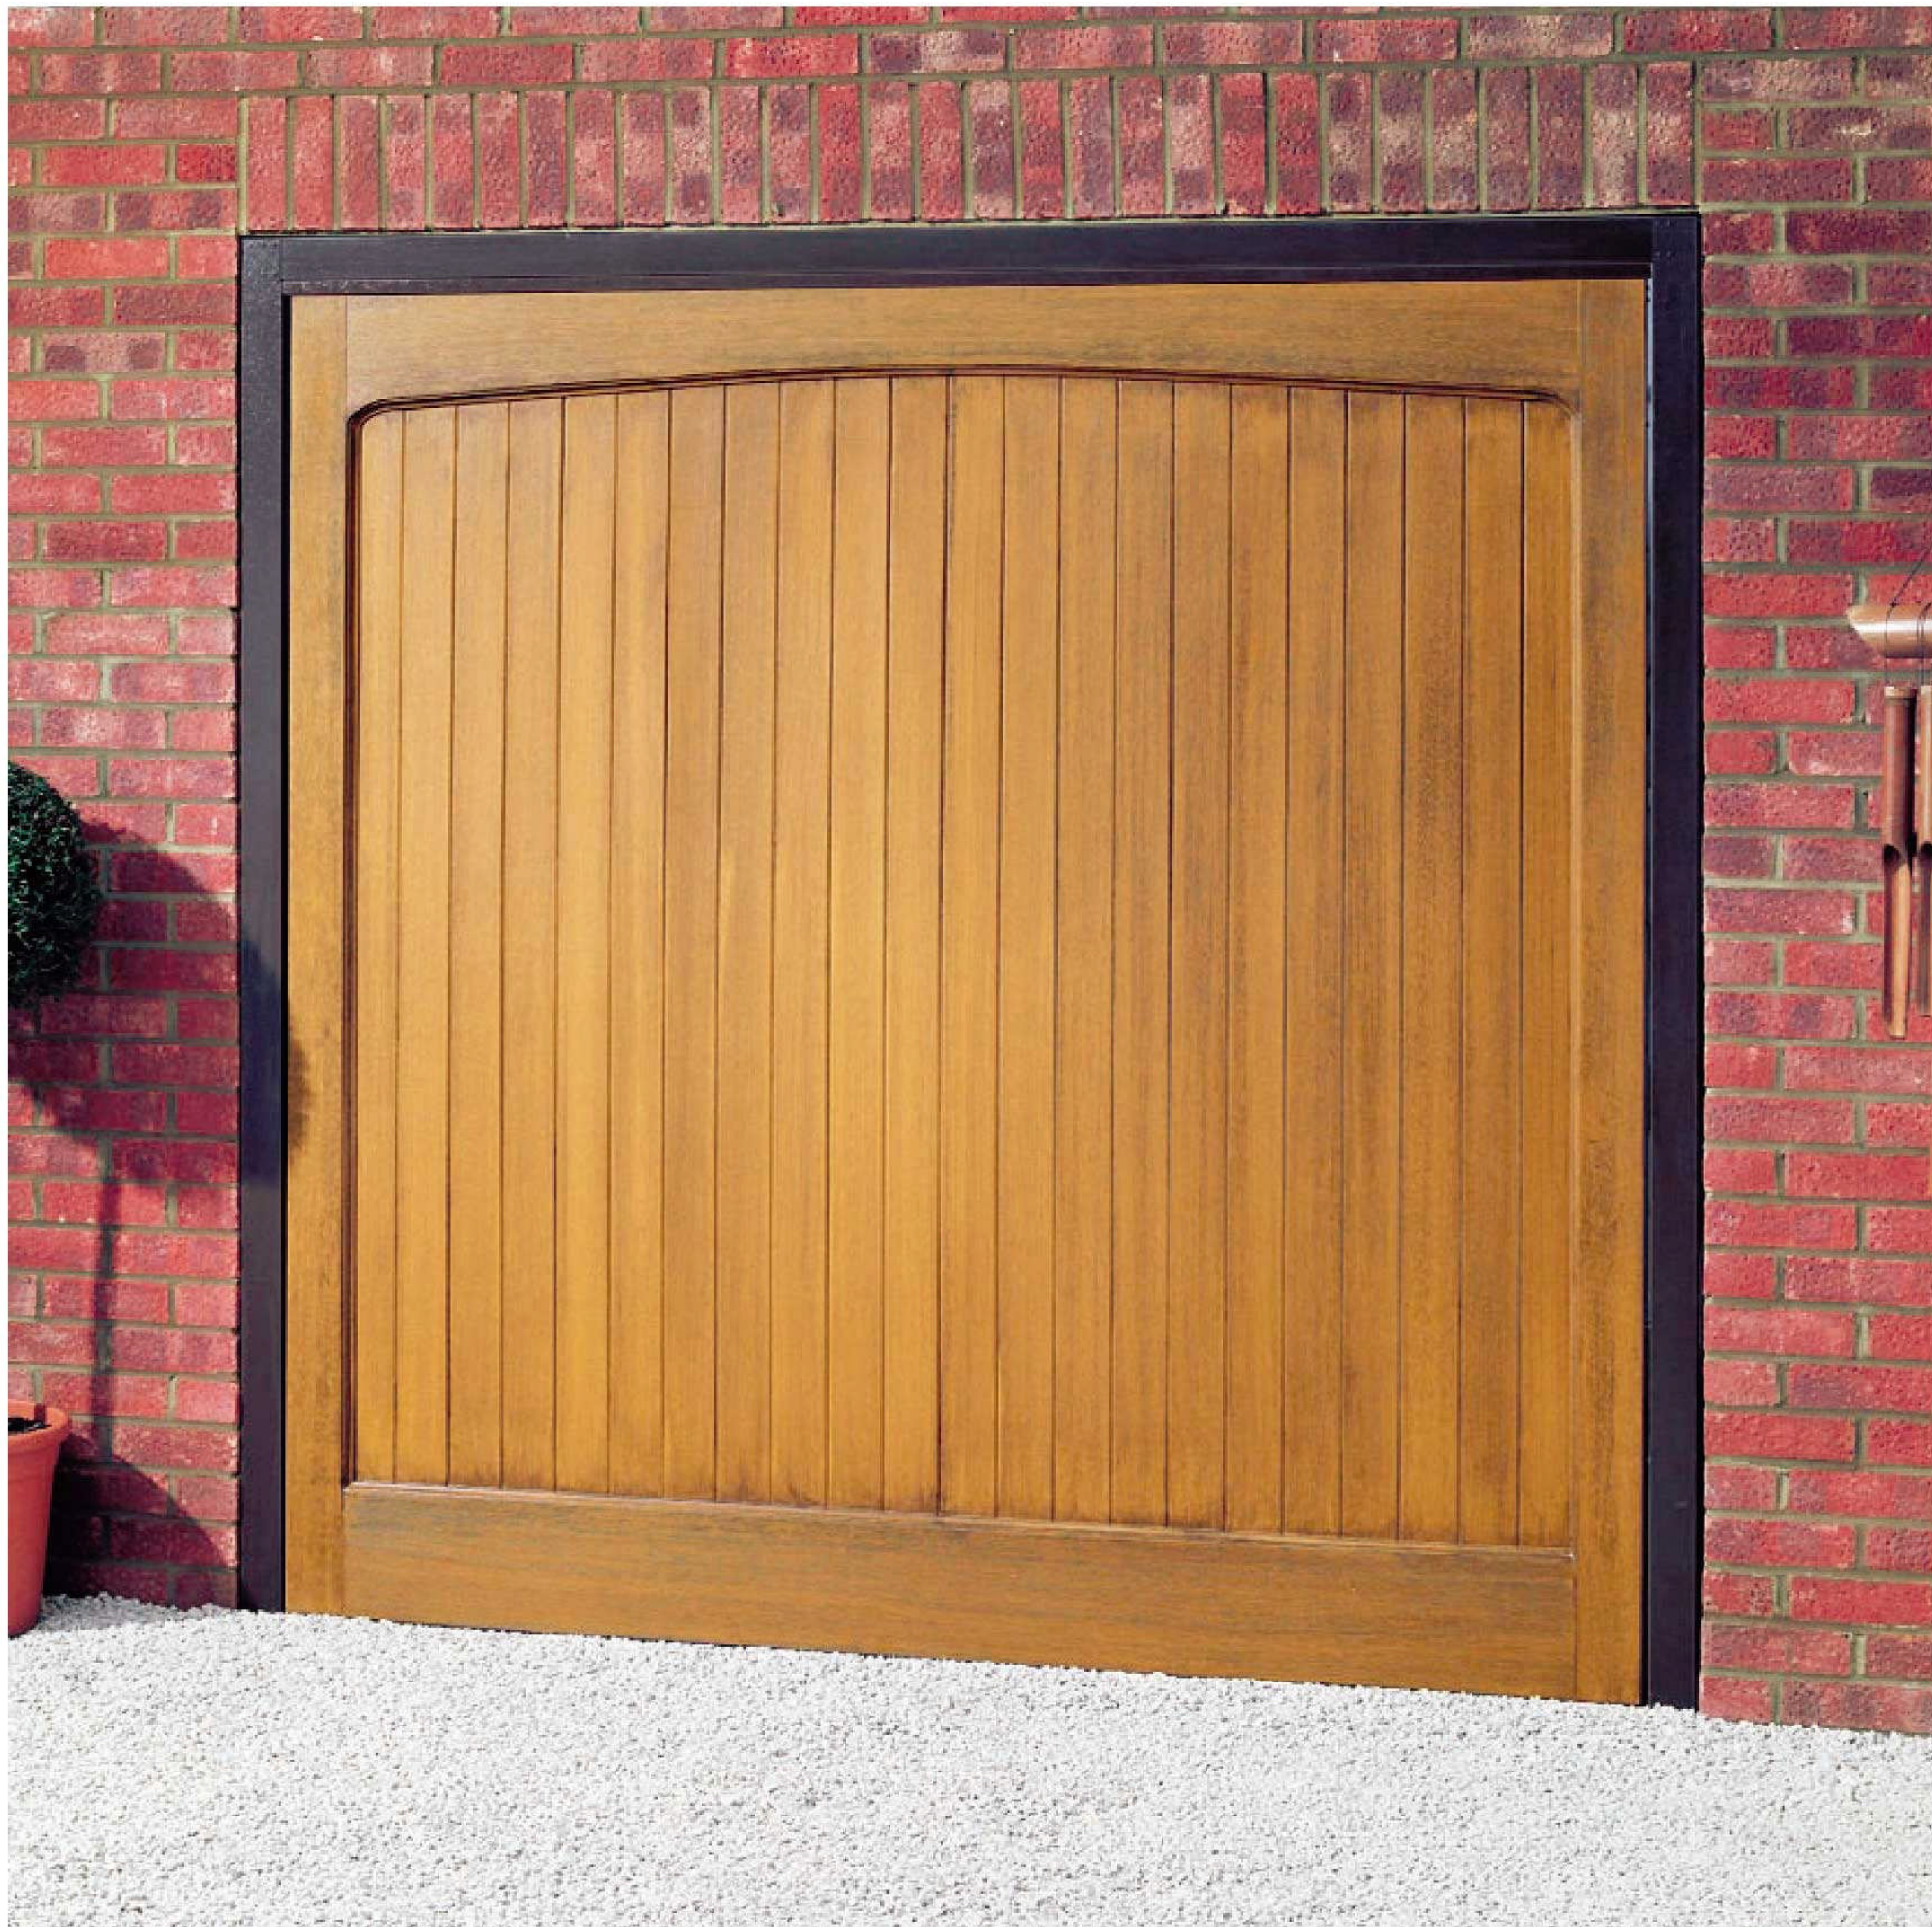

Glasswood is a highly detailed American Ash grain finish available in a choice of mahogany, light oak or dark oak.

Operating Gear available:

- SafeLift Canopy (Trackless)
- Slideaway (Retractable)
- Side Hinged
- Roller

## Nelson

Mahogany

Light Oak

Dark Oak