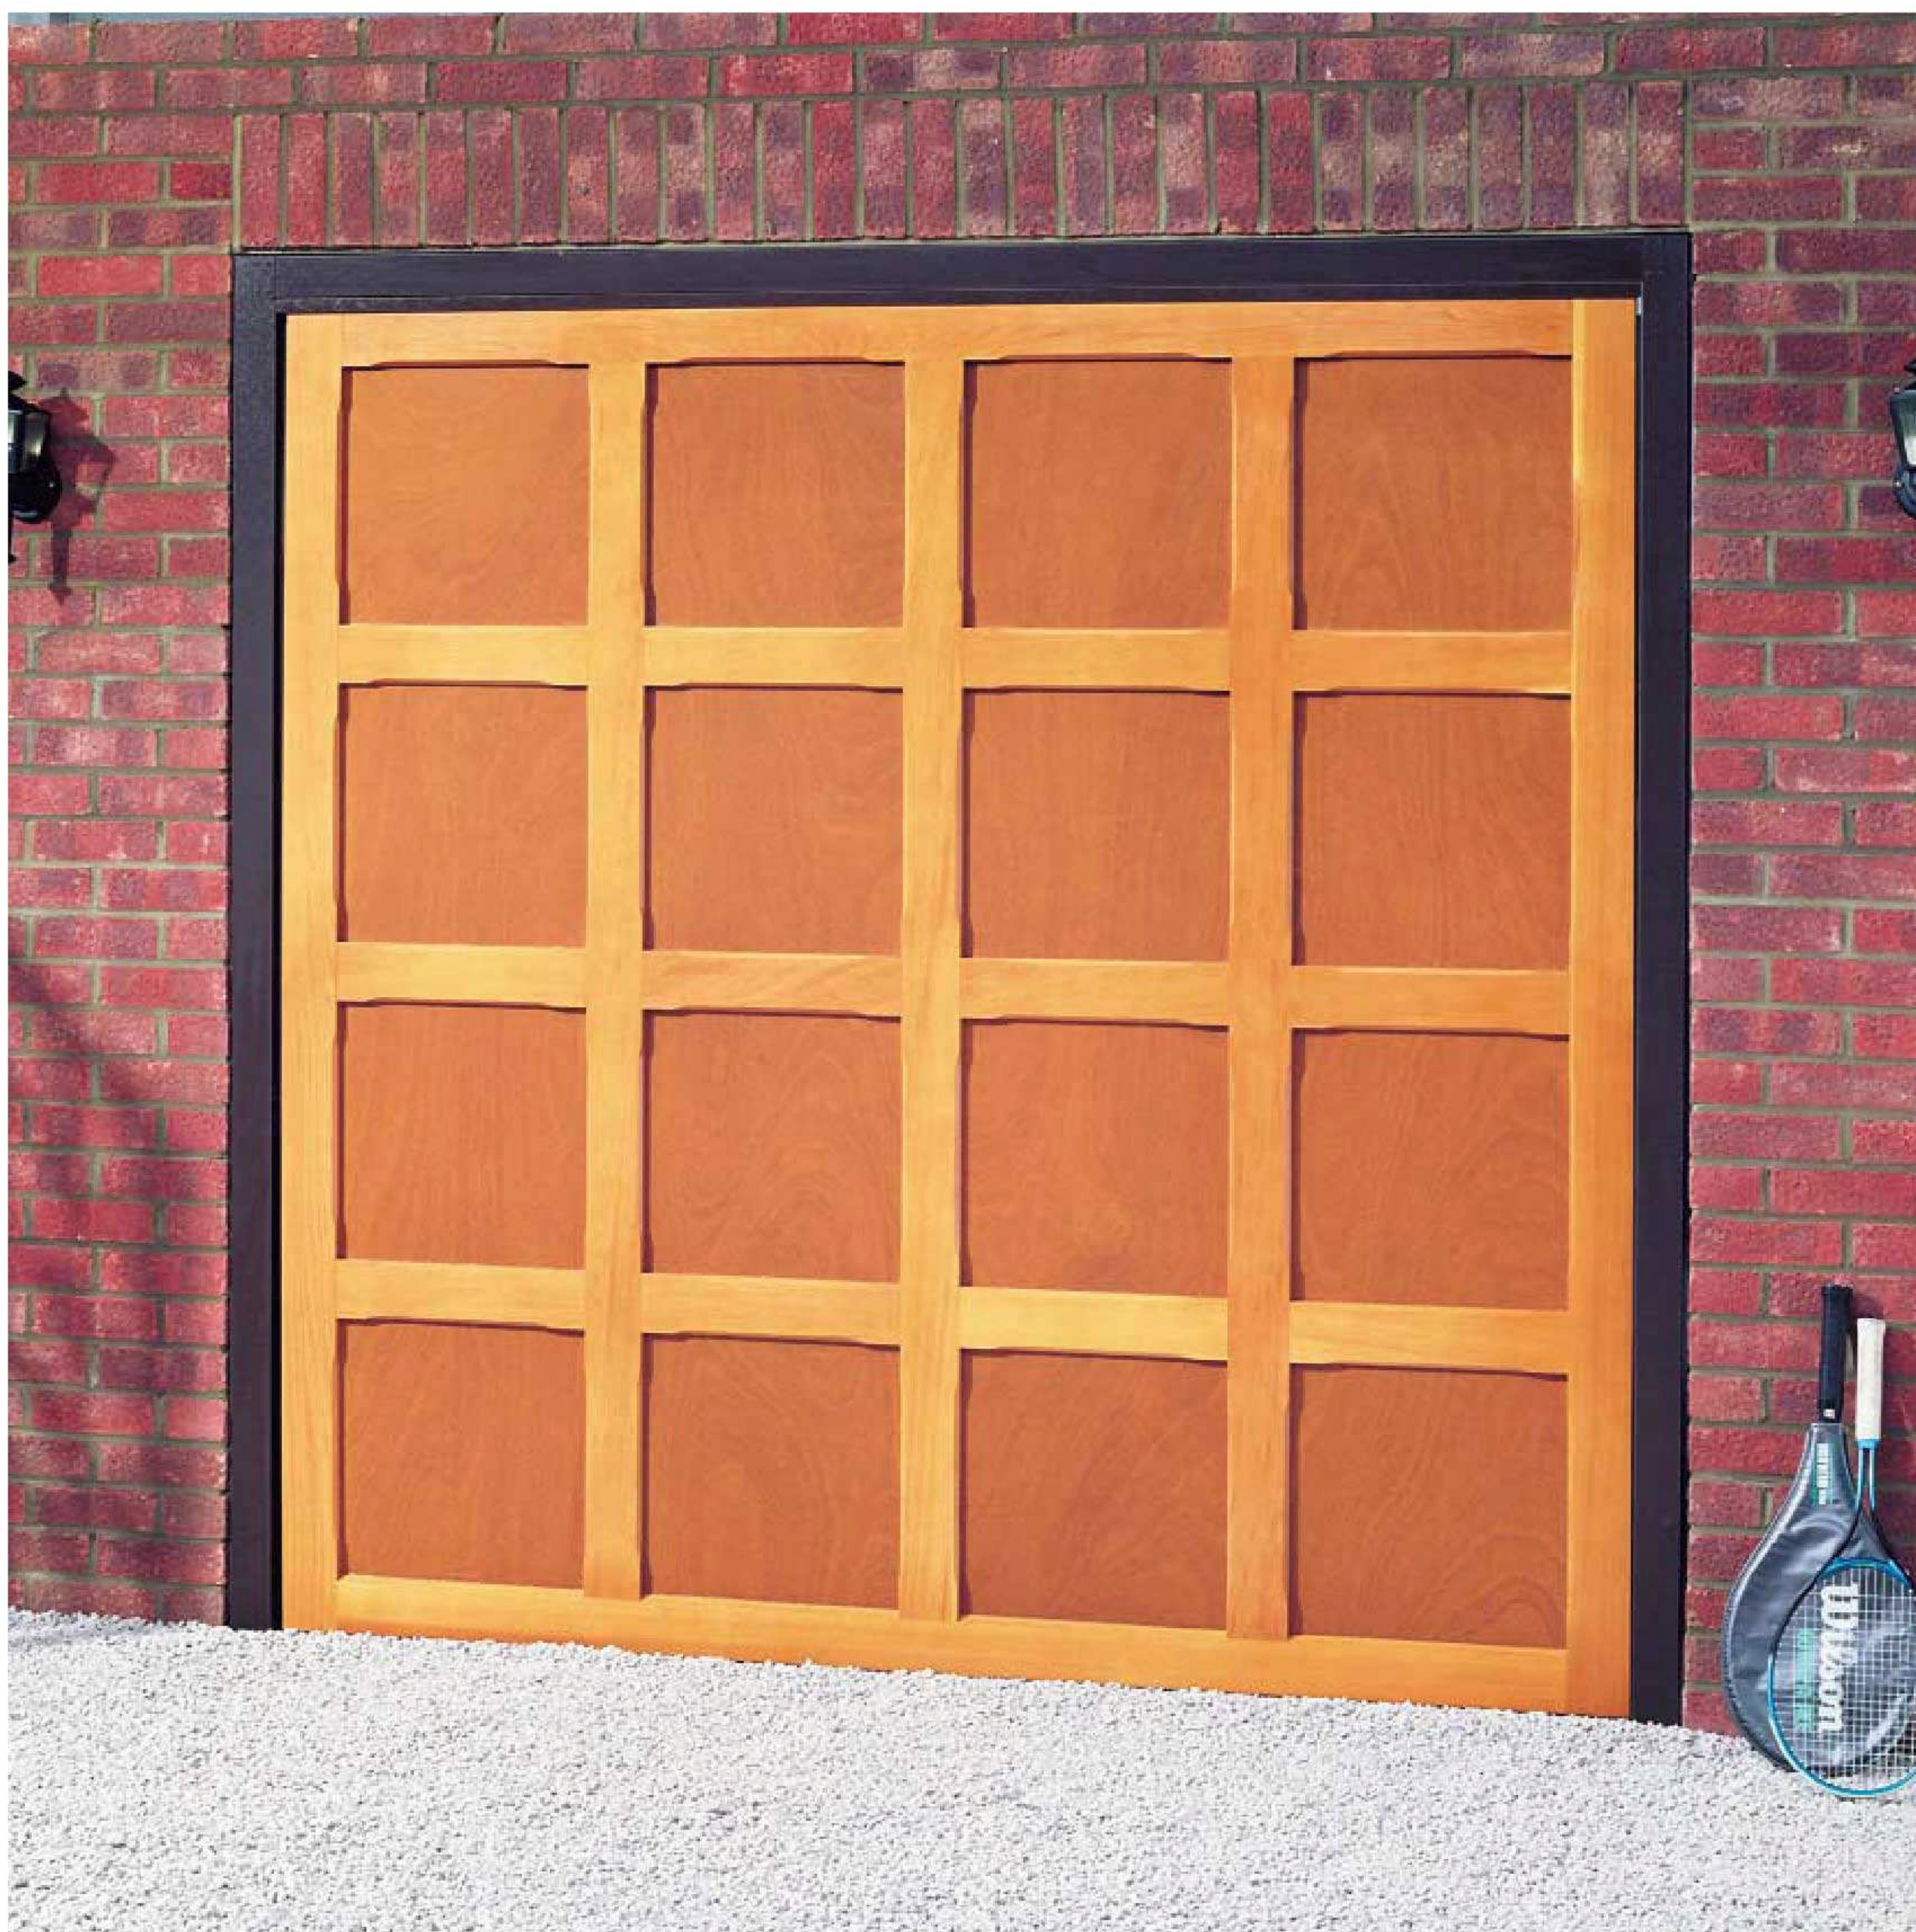

Superior quality traditional style timber garage doors, hand crafted in Britain using solid cedar or cedar face mouldings on the finest quality external grade ply for long lasting natural looks and beauty.

Operating Gear available:

- SafeLift Canopy (Trackless)
- Slideaway (Retractable)
- Side Hinged
- Roller

Bronte