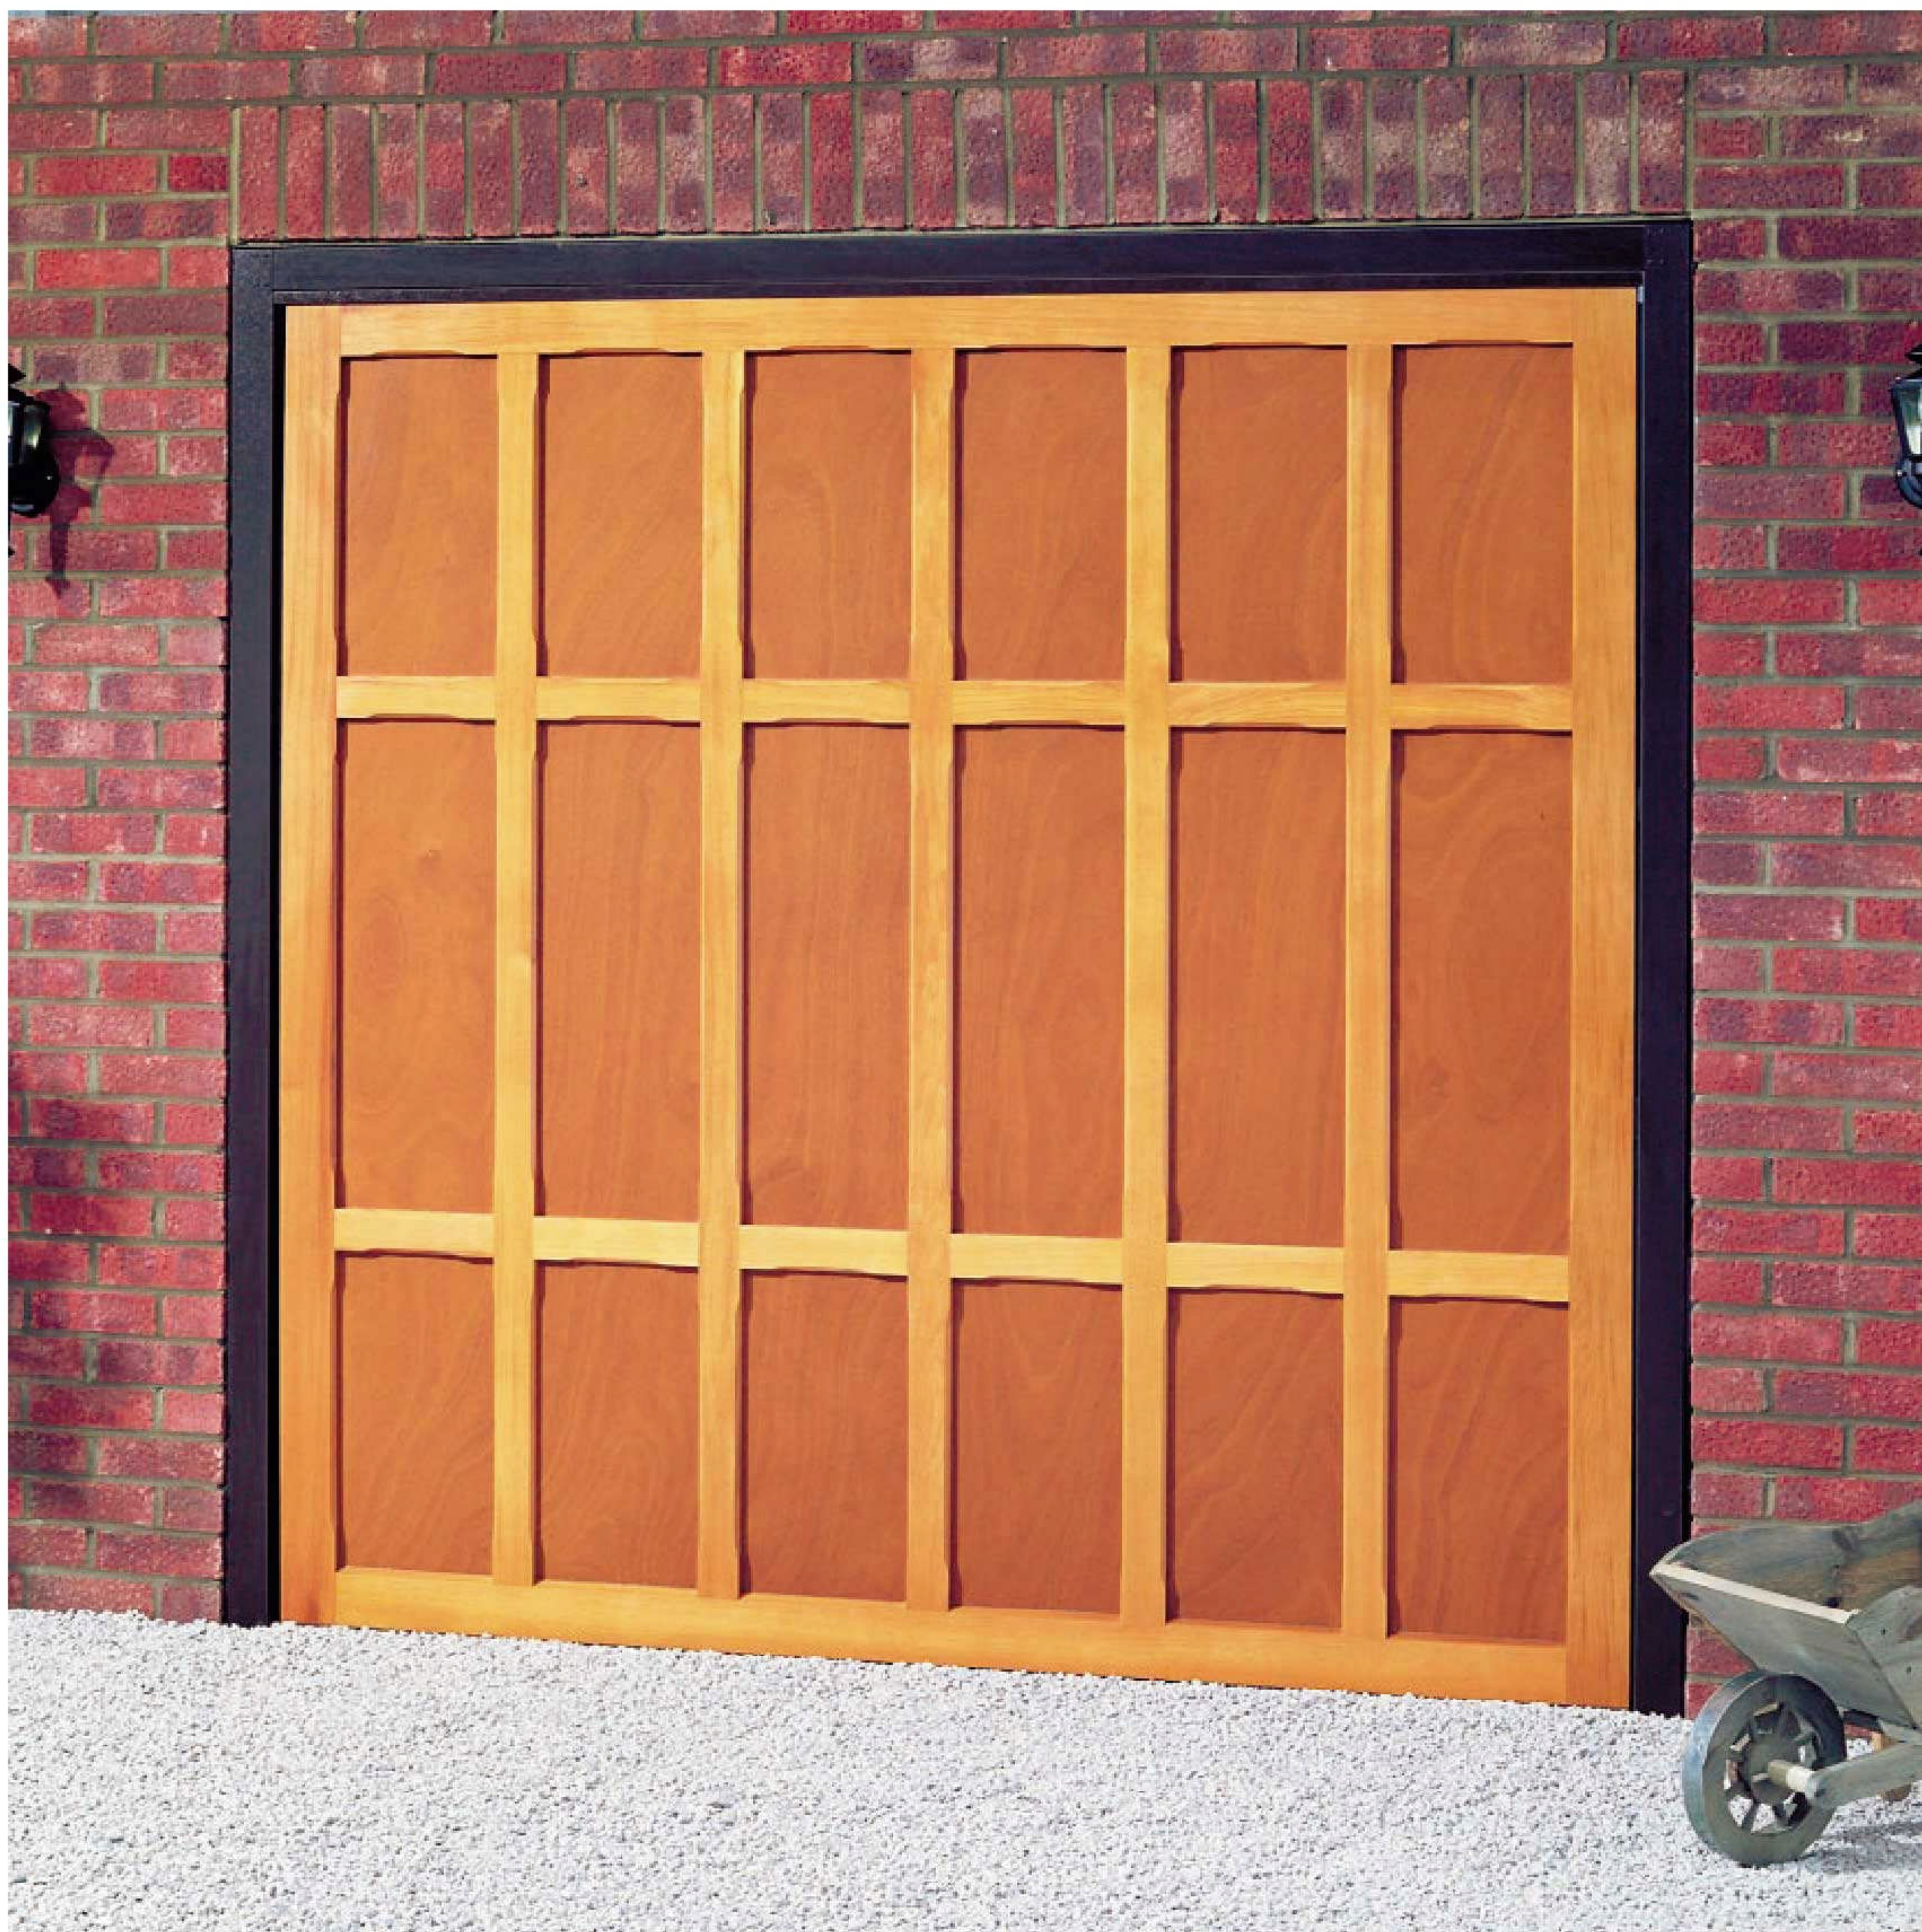

Superior quality traditional style timber garage doors, hand crafted in Britain using solid cedar or cedar face mouldings on the finest quality external grade ply for long lasting natural looks and beauty.

Operating Gear available:

- SafeLift Canopy (Trackless)
- Slideaway (Retractable)
- Side Hinged
- Roller

Cardinal