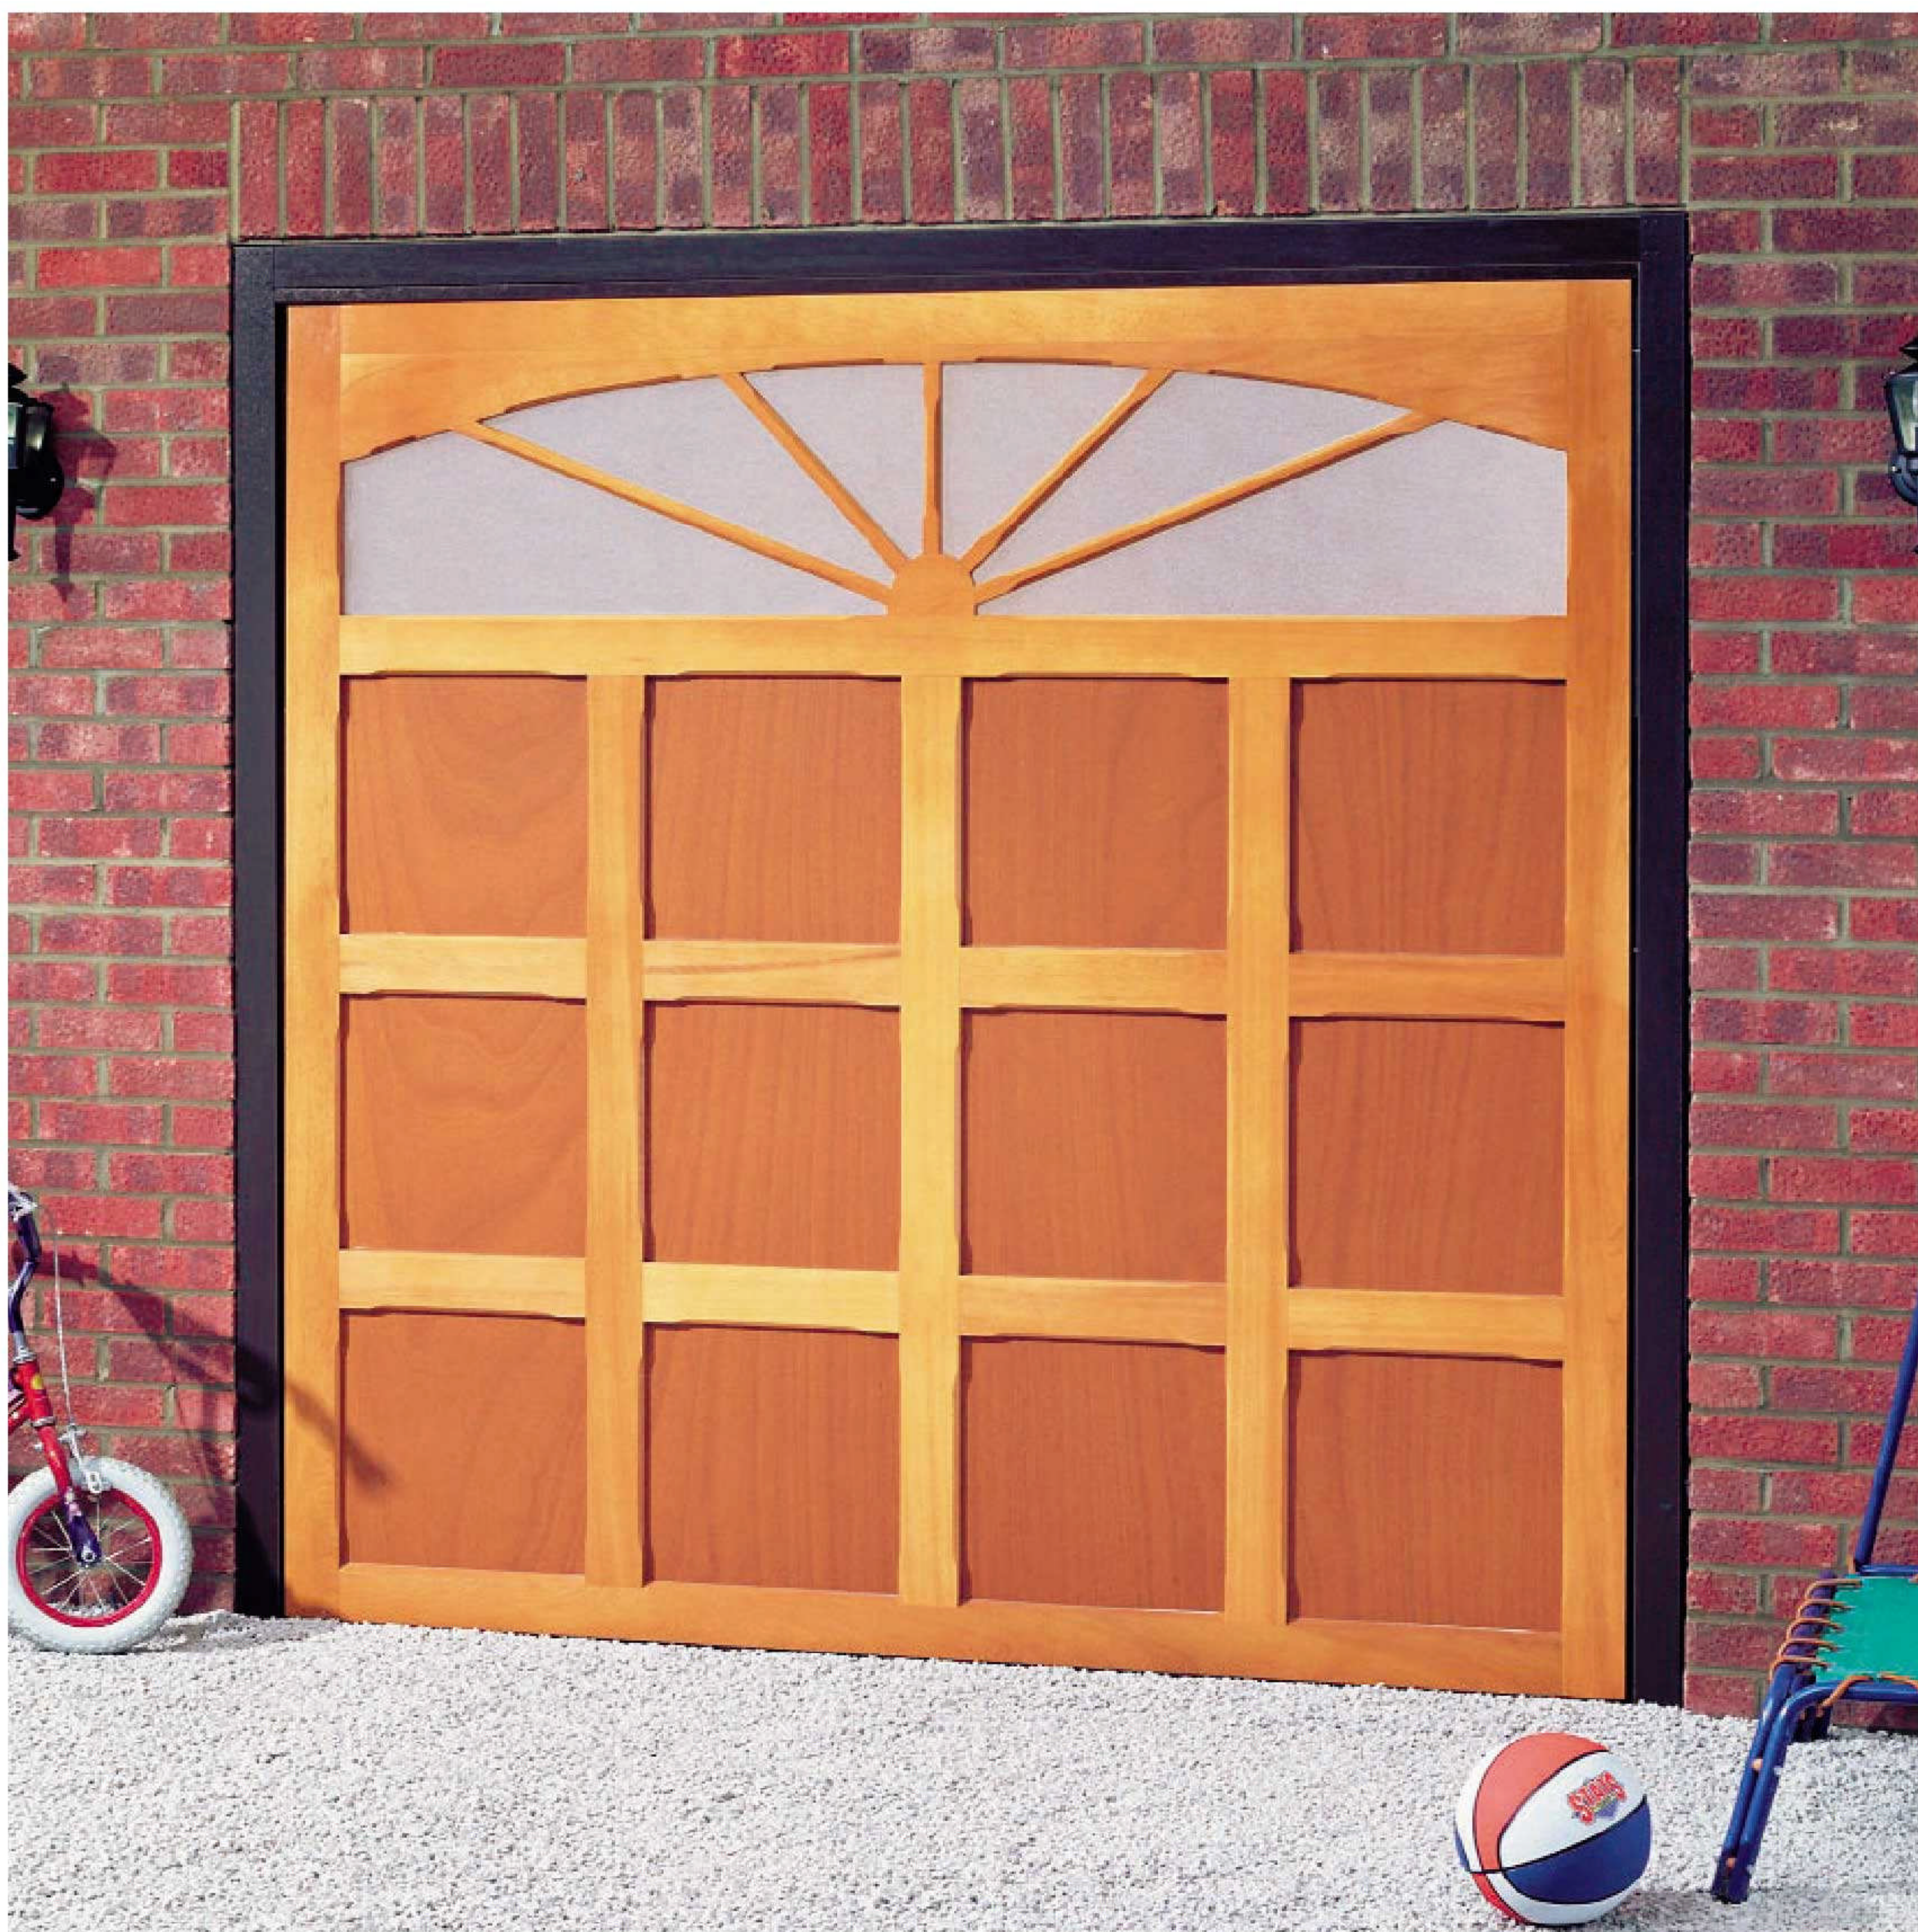

Superior quality traditional style timber garage doors, hand crafted in Britain using solid cedar or cedar face mouldings on the finest quality external grade ply for long lasting natural looks and beauty.

Operating Gear available:

- SafeLift Canopy (Trackless)
- Slideaway (Retractable)
- Side Hinged
- Roller

## Hampstead