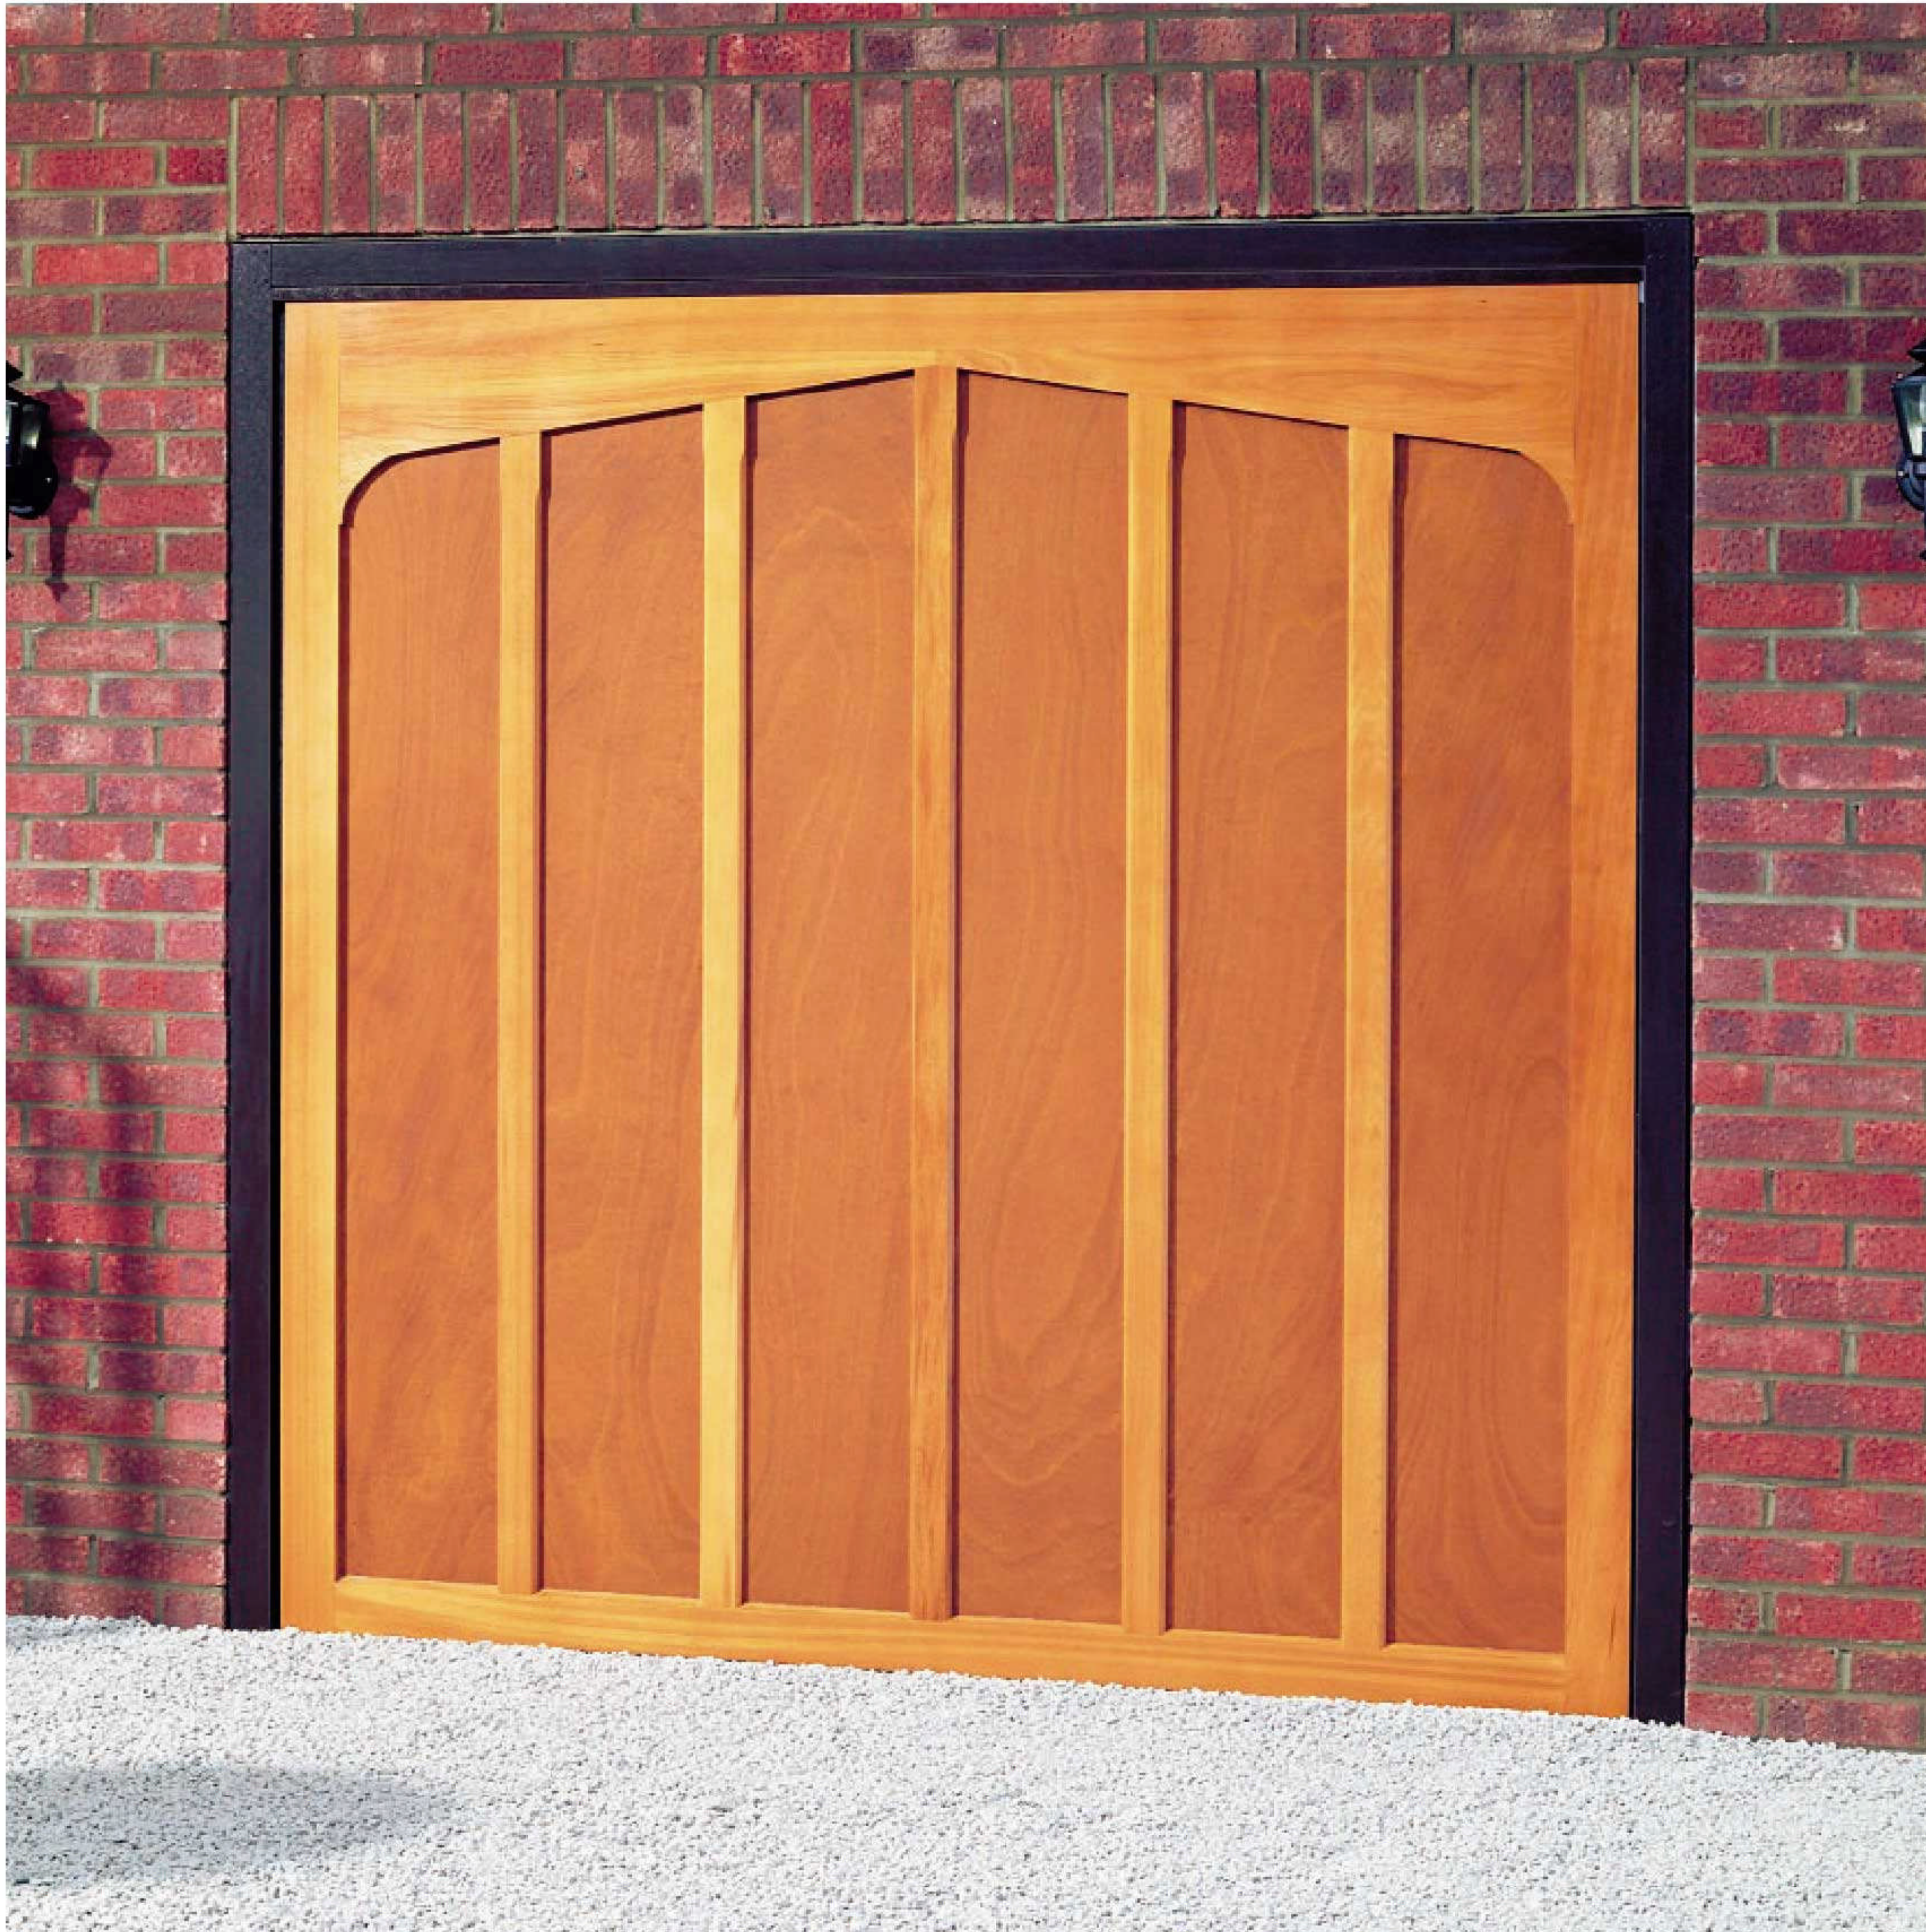

Superior quality traditional style timber garage doors, hand crafted in Britain using solid cedar or cedar face mouldings on the finest quality external grade ply for long lasting natural looks and beauty.

Operating Gear available:

- SafeLift Canopy (Trackless)
- Slideaway (Retractable)
- Side Hinged
- Roller

Tudor