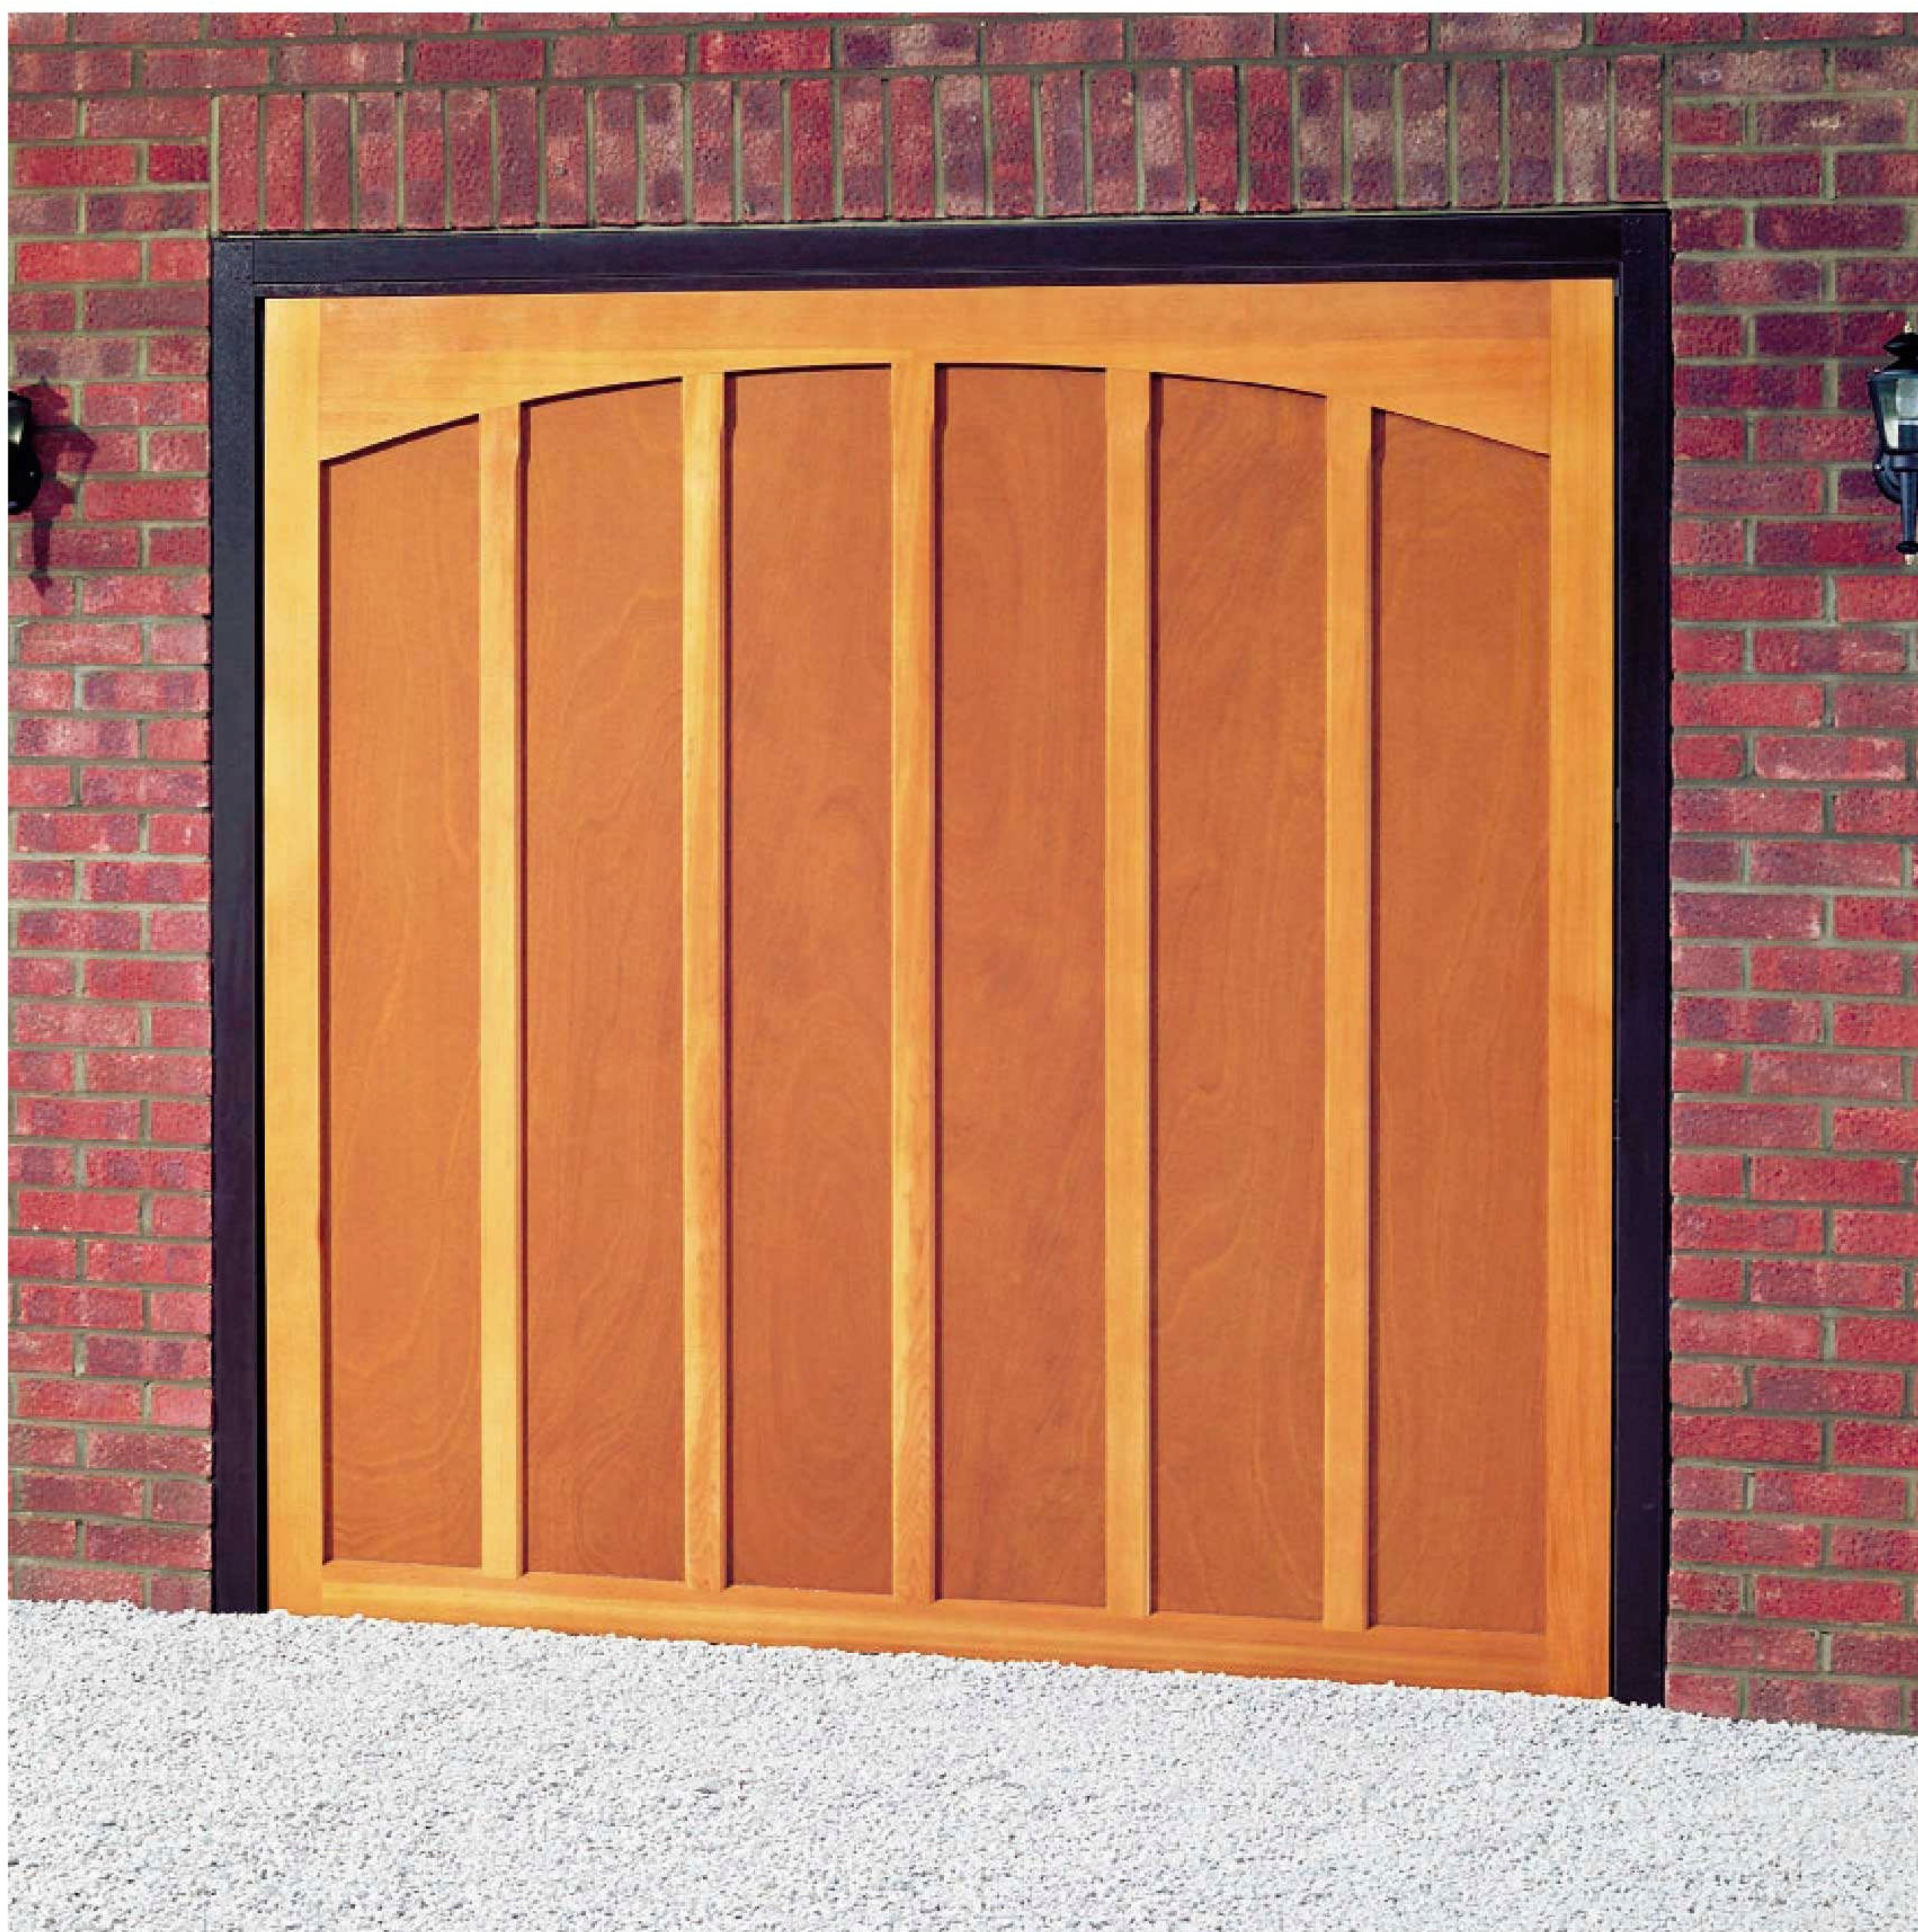

Superior quality traditional style timber garage doors, hand crafted in Britain using solid cedar or cedar face mouldings on the finest quality external grade ply for long lasting natural looks and beauty.

Operating Gear available:

- SafeLift Canopy (Trackless)
- Slideaway (Retractable)
- Side Hinged
- Roller

Windsor