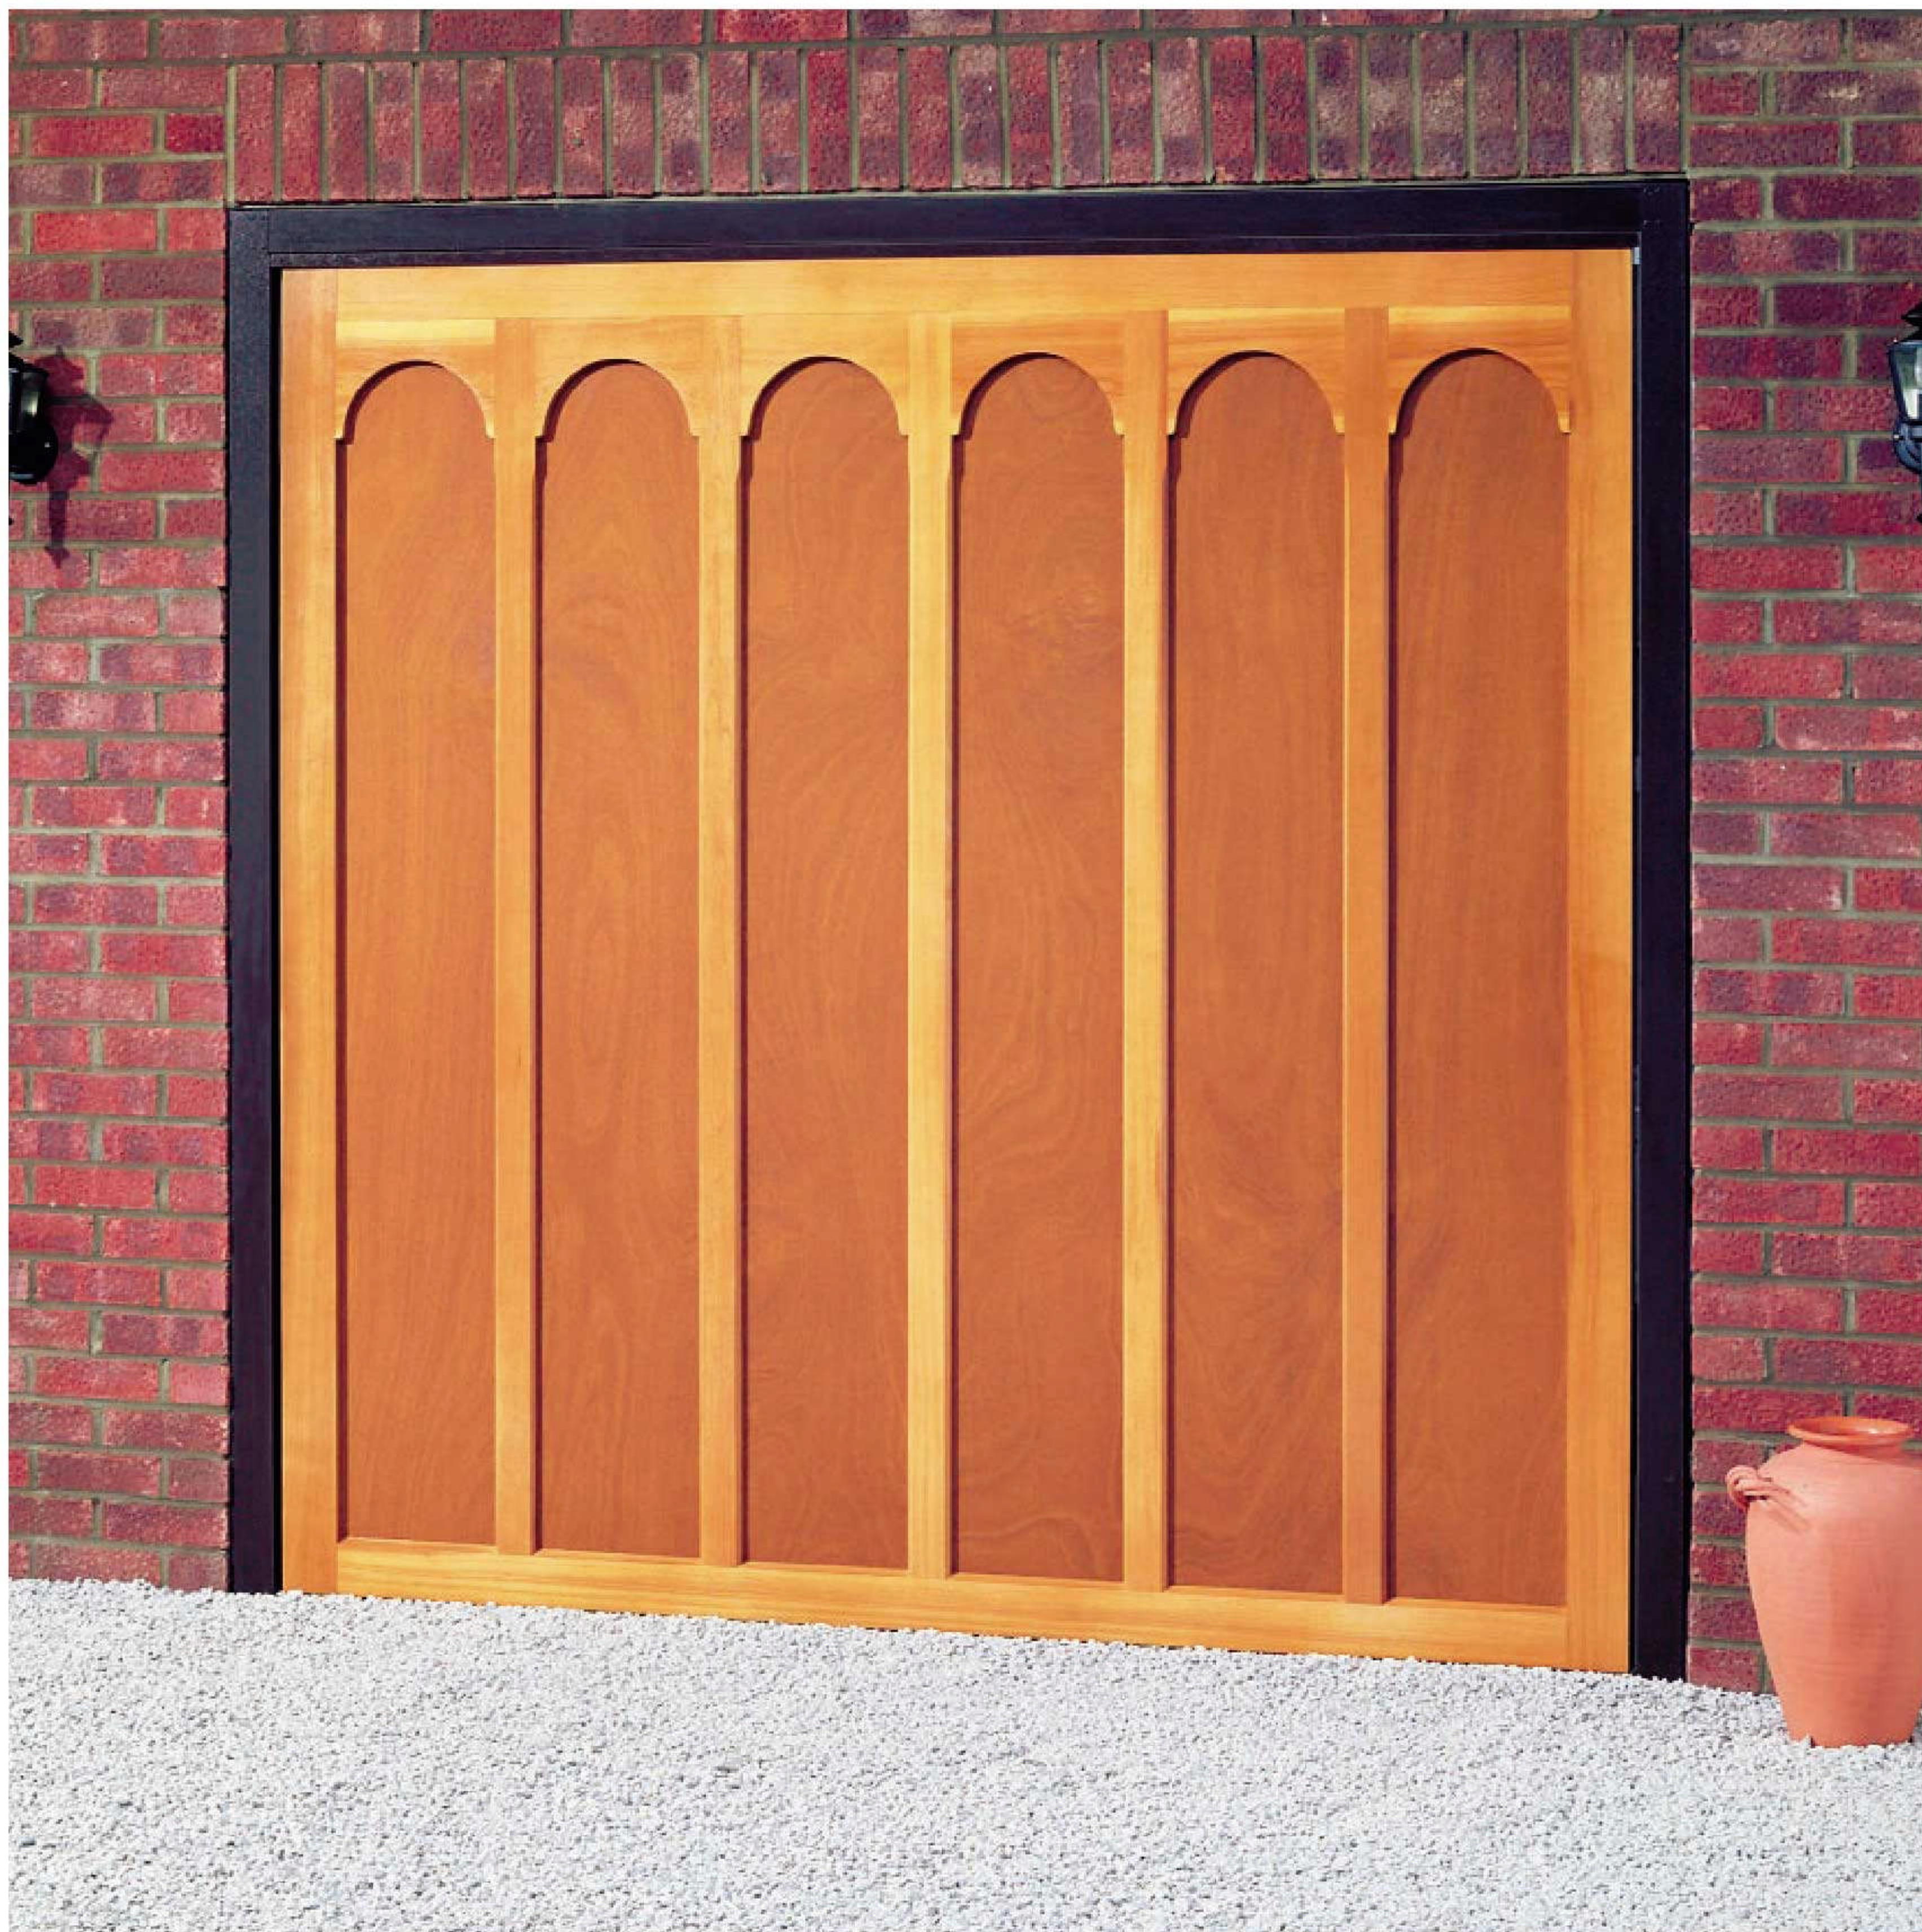

Superior quality traditional style timber garage doors, hand crafted in Britain using solid cedar or cedar face mouldings on the finest quality external grade ply for long lasting natural looks and beauty.

Operating Gear available:

- SafeLift Canopy (Trackless)
- Slideaway (Retractable)
- Side Hinged
- Roller

York