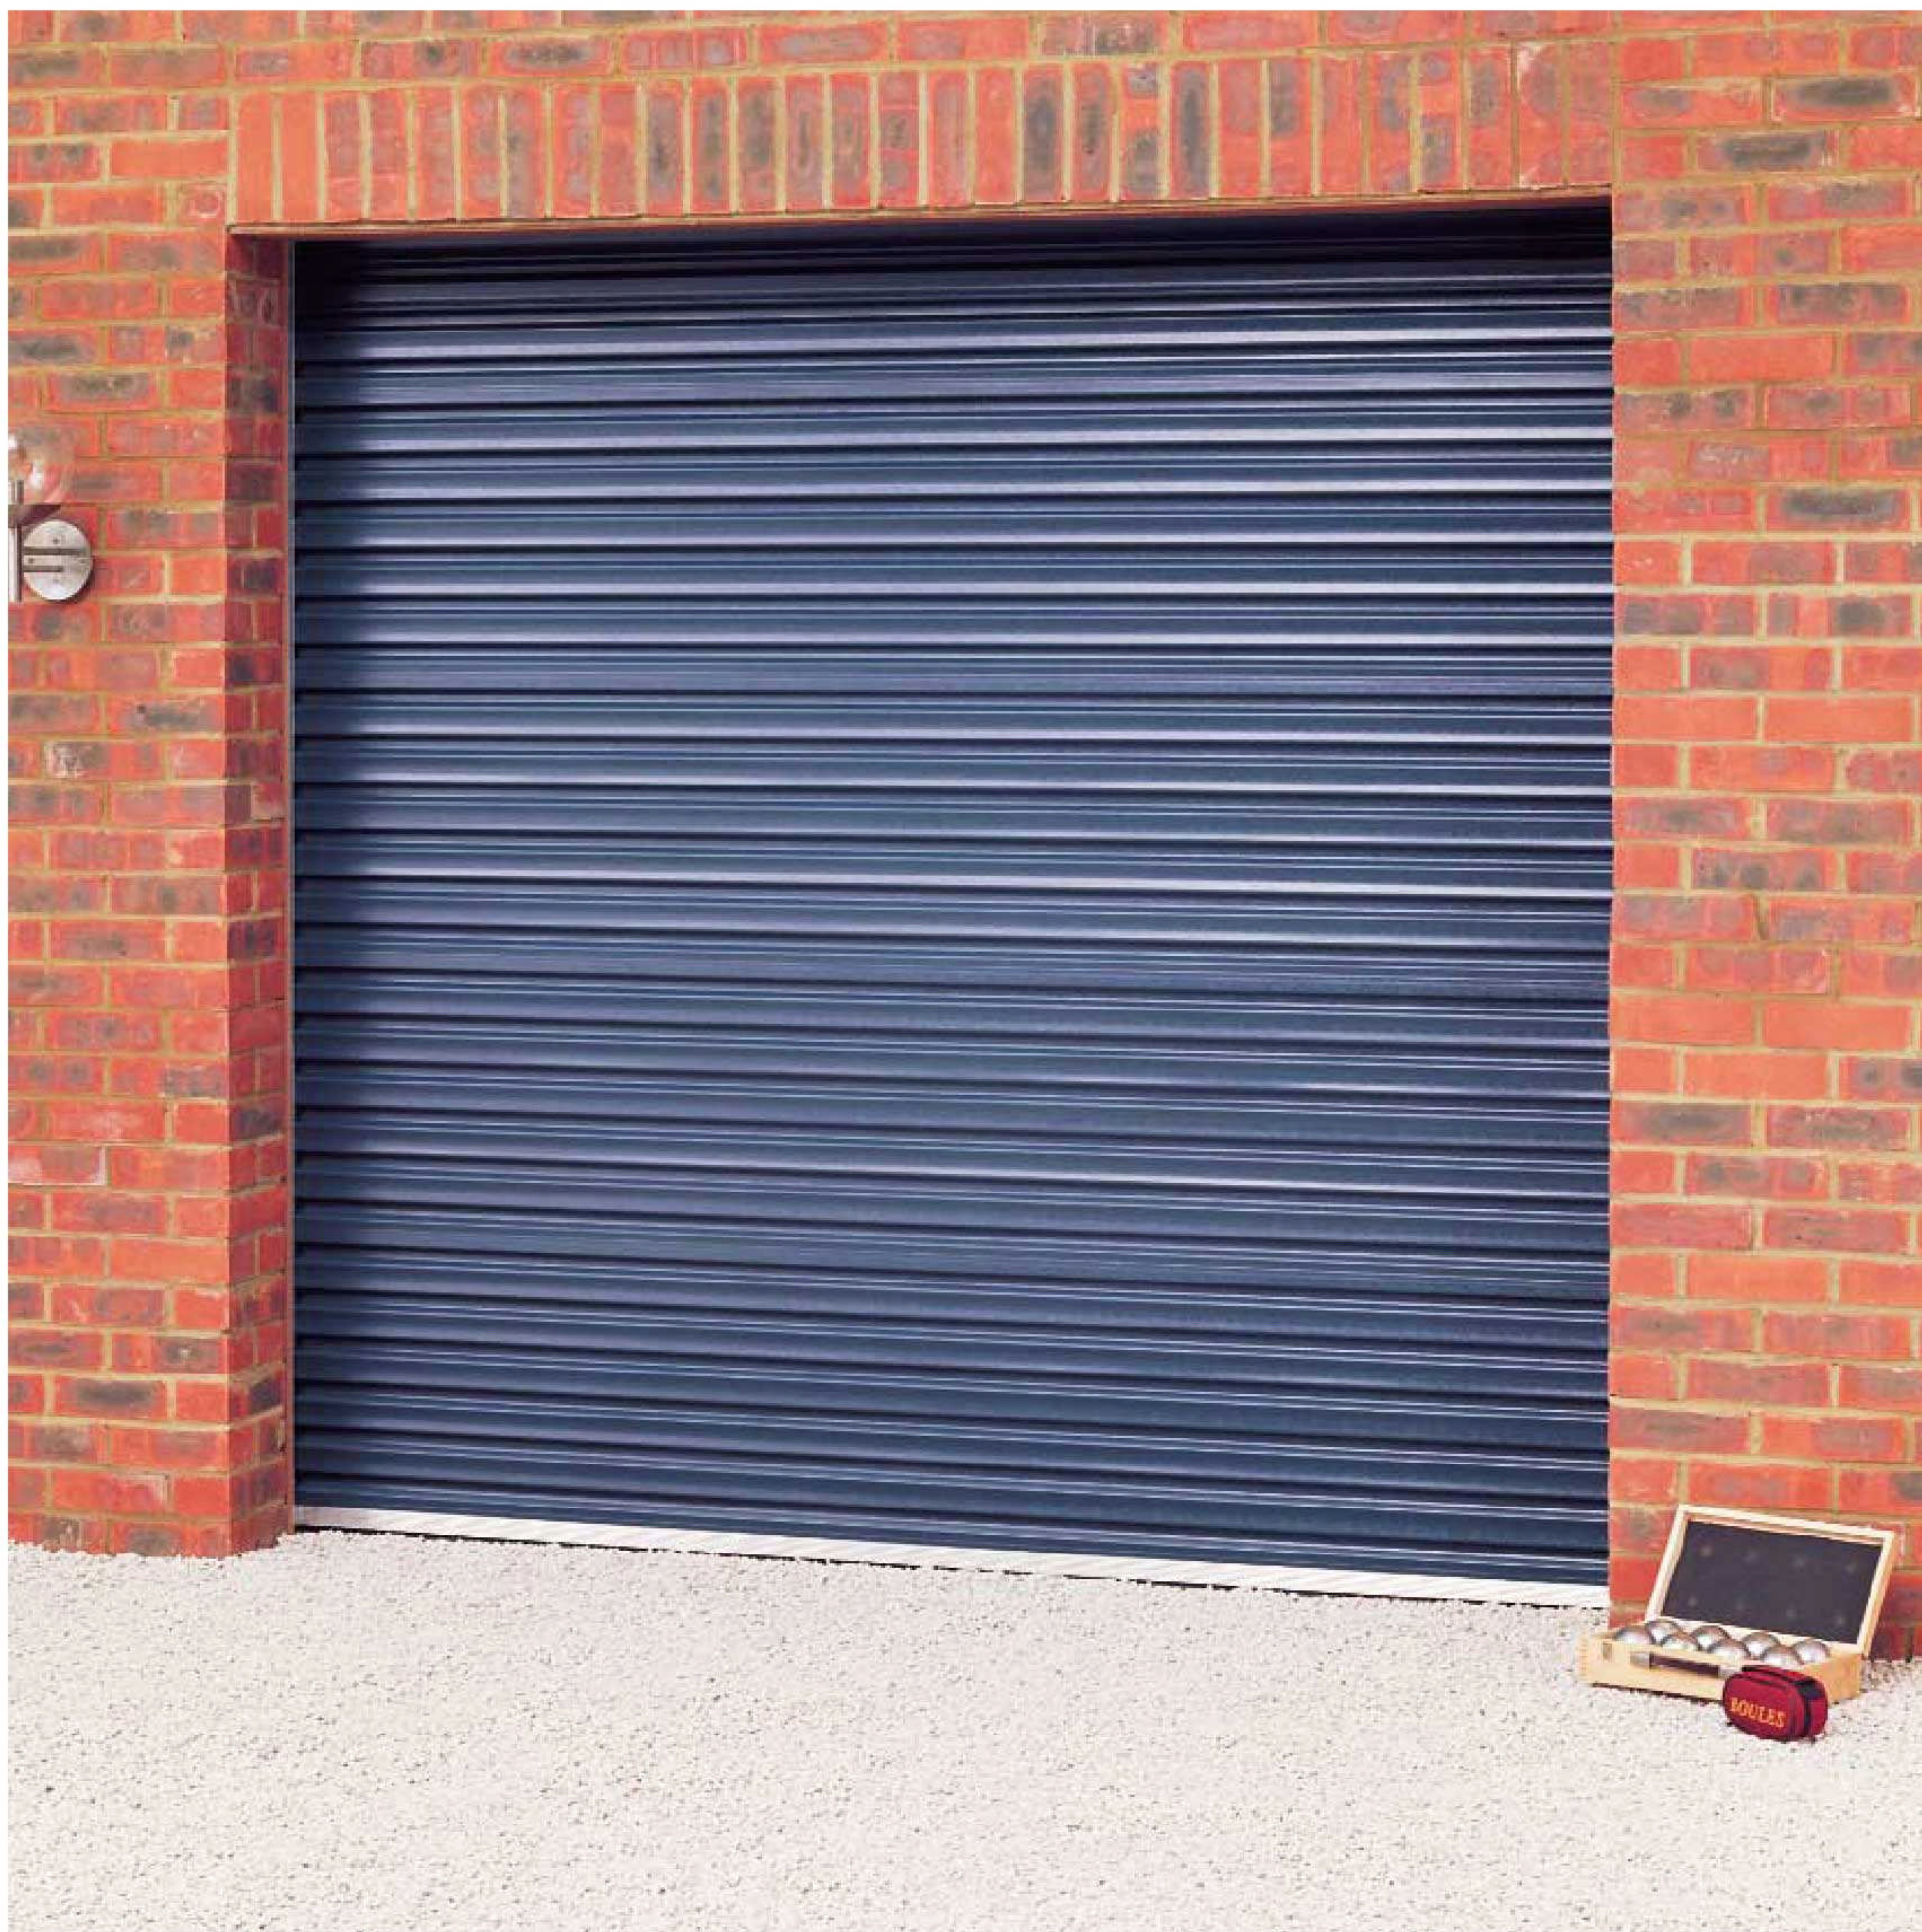

Vertically opening garage doors with horizontal steel ribbed design
in a choice of low-maintenance colours and finishes.

Operating Gear available:

- SafeLift Canopy (Trackless)
- Slideaway (Retractable)
- Side Hinged
- Roller

Steel-linedoors[®]