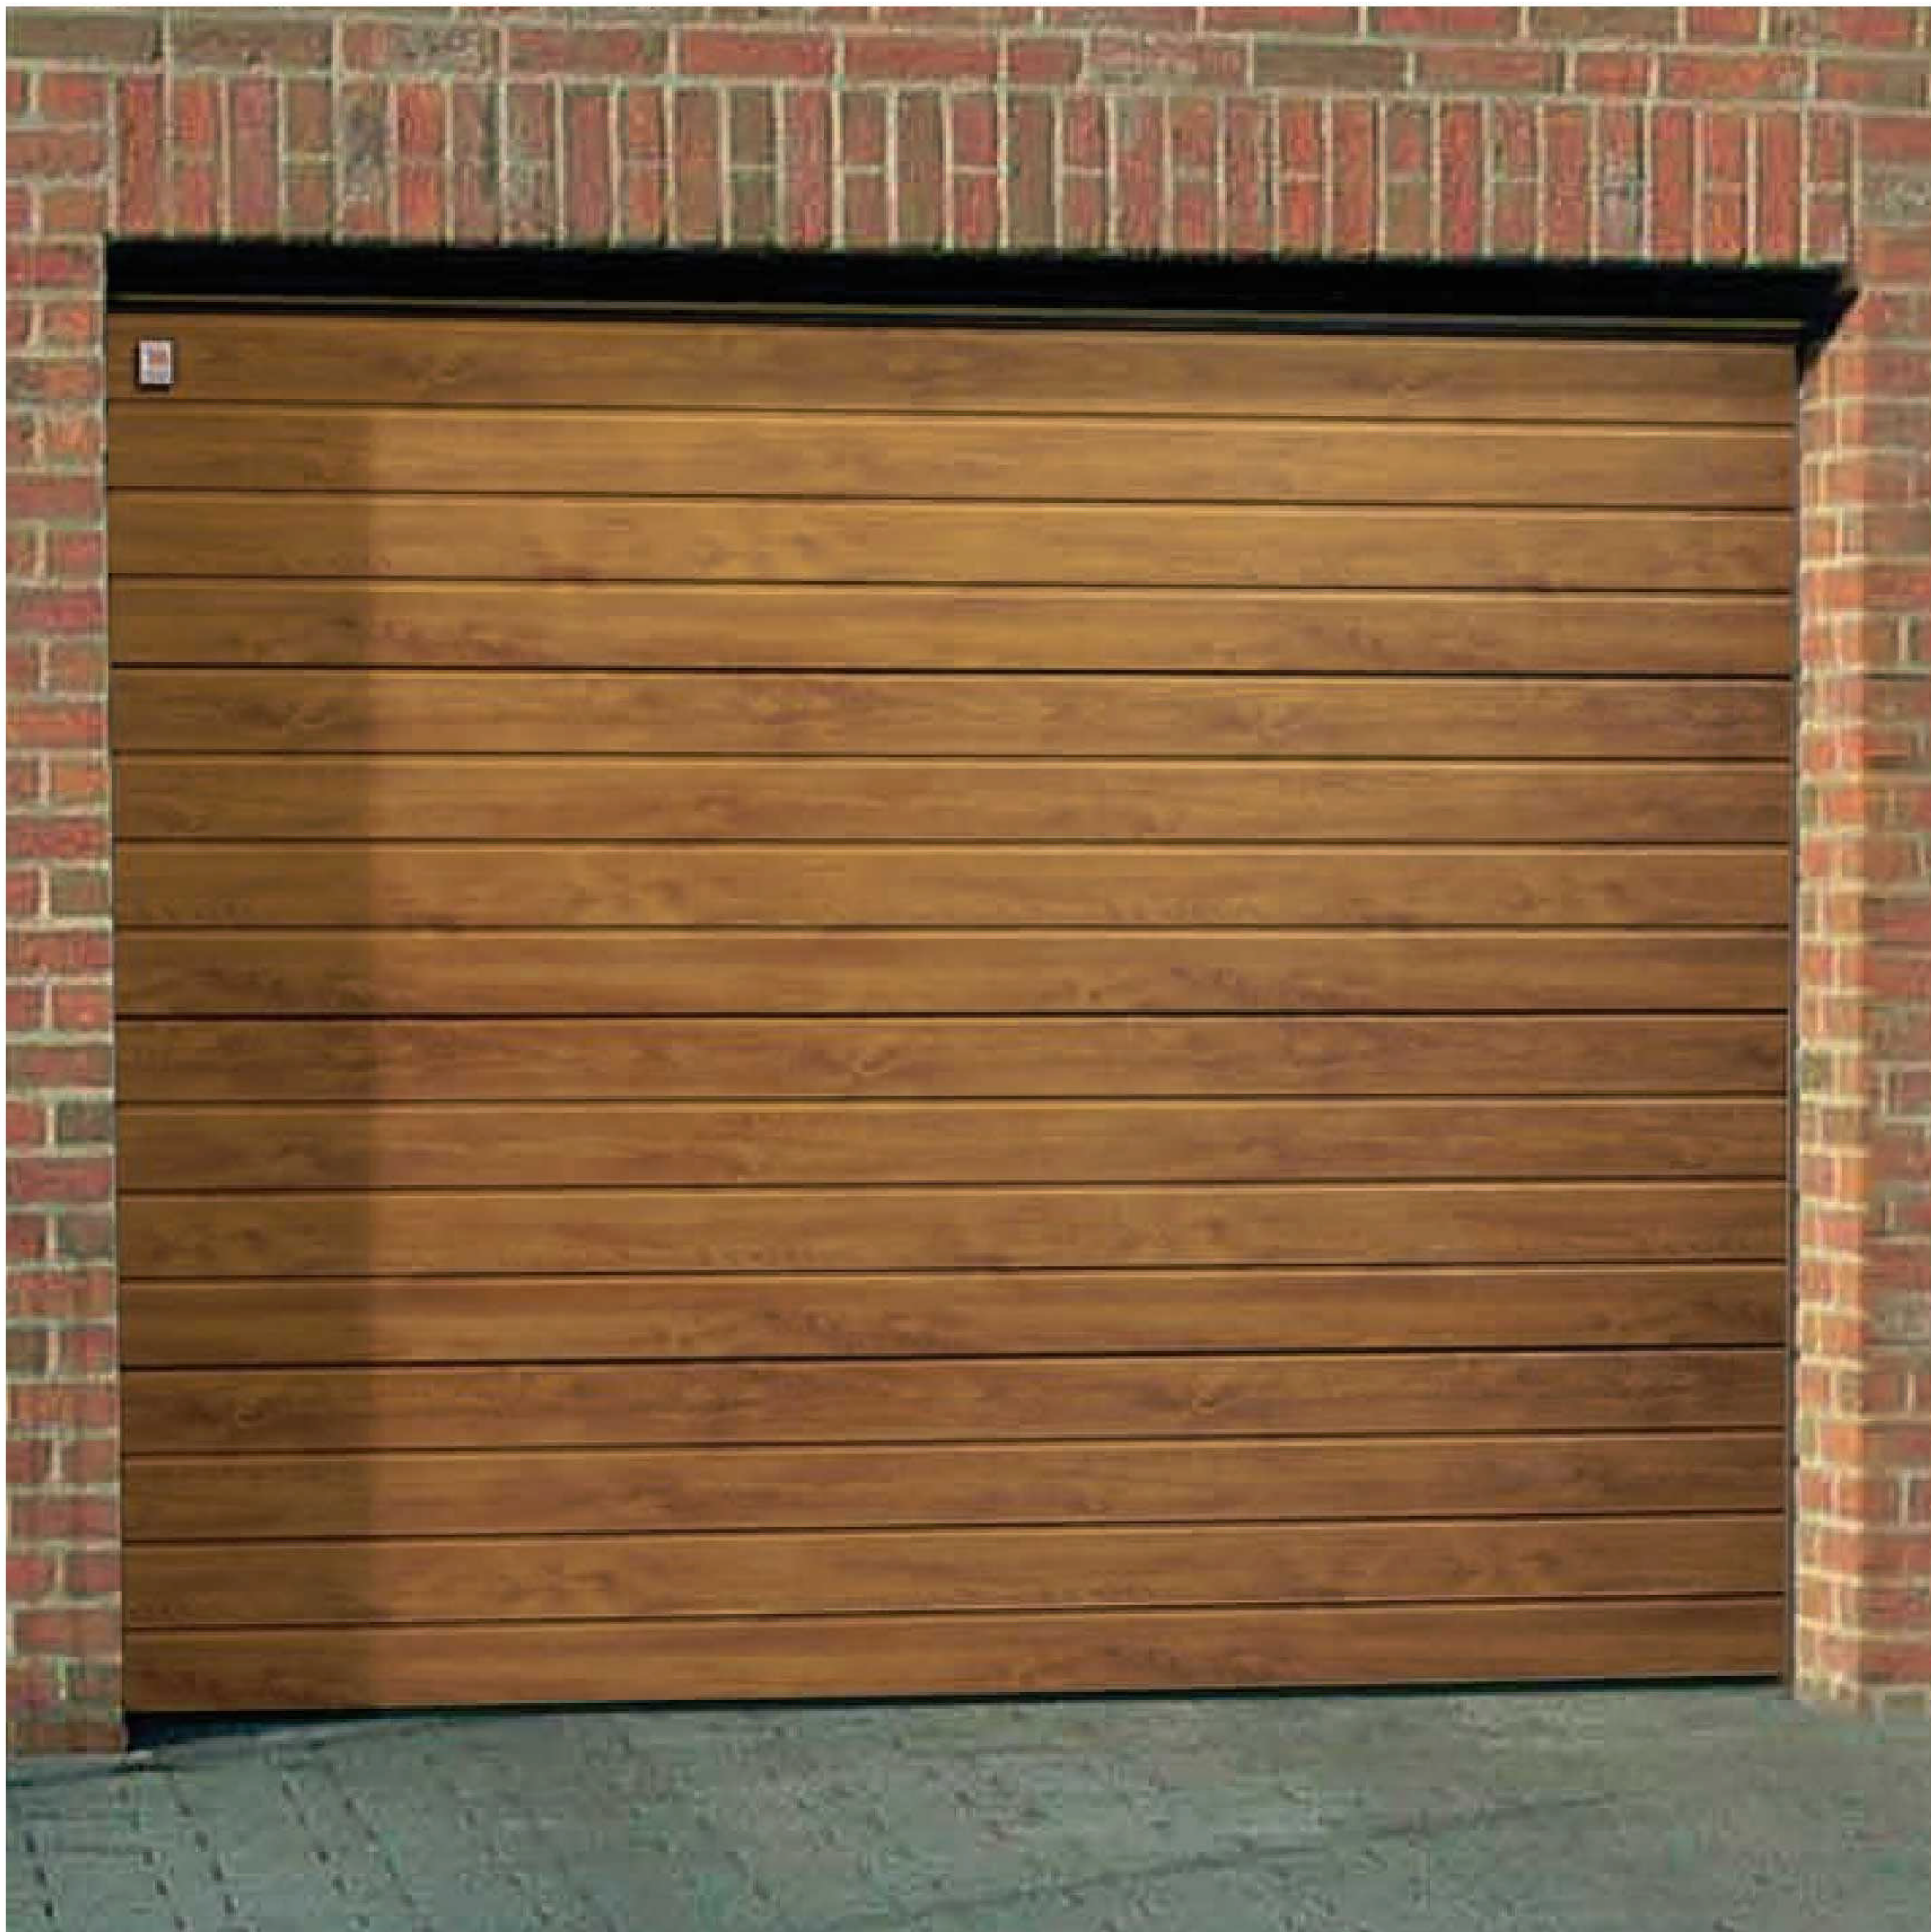

STEEL SECTIONAL

Vertically opening garage doors with horizontal steel ribbed or Georgian panelled designs in a choice of low maintenance painted or laminate wood effect finishes.

Operating Gear available:

Sectional

Steel ribbed

Golden Oak wood effect

Golden oak

Mahogany

Dark oak