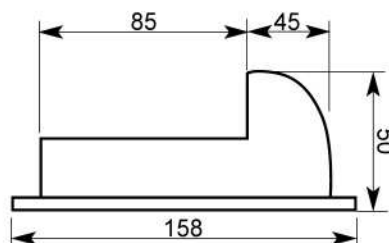

in acciaio zincato
acier zingué
galvanized steel
hierro cingado

Art.	470V
CODICE ART.	470V
N° Pcs	10
Kg.	4,300

Arret pour portail a 2 battants à visser
Gate stopper for 2 leaf-gates to be screwed
Tope cancela por atornillar